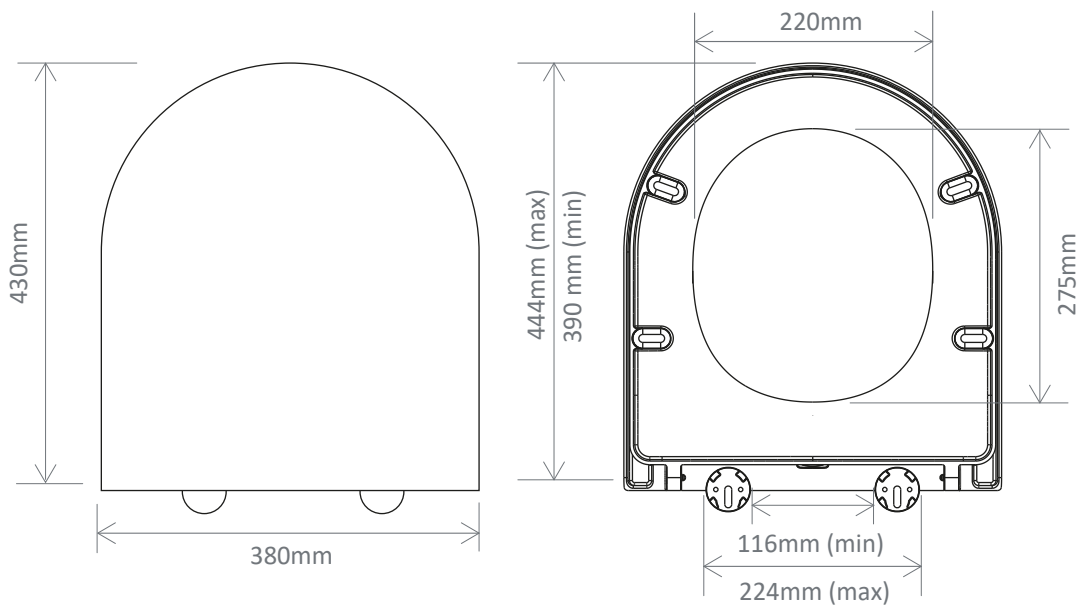

TECHNICAL DATA SHEET

Aerial Soft Close Toilet Seat - TS650S-SF

TAVISTOCK

NO.	Description	Product Code	Fixings included	Gross Weight
I	Soft Close Toilet Seat	TS650S-SF	YES	2.8KG

DIMENSIONS

DIAGRAMS NOT TO SCALE | ALL DIMENSIONS IN MM TOLERANCE OF ± 5MM
ALL PRODUCTS CONFORM TO BRITISH STANDARDS

*Dimensions are subject to change, customers are advised to measure actual product before commencing installation.

FAQs

Q - What's the maximum test load of the seat?

A - 150kg

Q - What are the fixings made from?

A - Yes using DC4019 (black) or DC4020 (brushed brass)

Q - What colour finish is the seat?

A - Keramik White

Key Dimensions Descriptions	Key Dimensions (mm)
Seat/Lid Front to Back	430mm
Seat/Lid Left to Right	380mm
Ring Hole Front to Back	275mm
Ring Hole Left to Right	220mm
Seat Overall Thickness	40mm
Width of Back of Seat	380mm