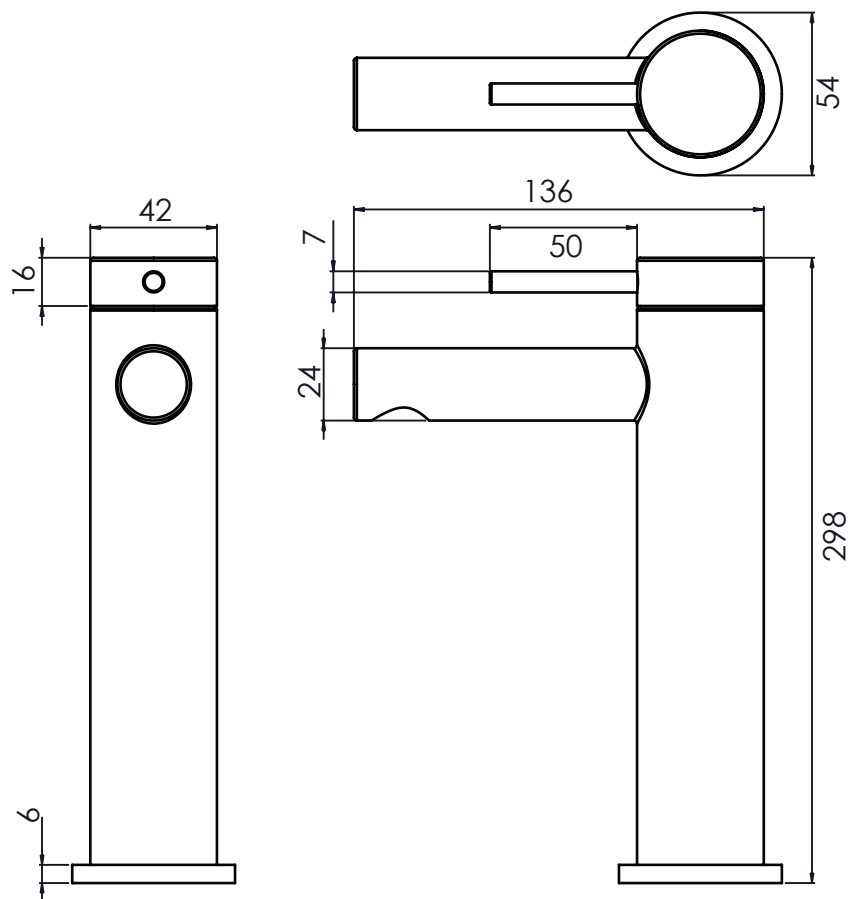

## Anthem Tall Basin Mixer With Click Waste

Chrome - TAN52, Black - TAN5203, Brass - TAN5204

No.	Description	Code	Fixings Included
1	Anthem Tall Basin Mixer With Click Waste	TAN52, TAN5203, TAN5204	YES

Min Pressure:	0.2bar
0.2bar	4. litres / min
0.3bar	5. litres / min
0.4bar	6.2 litres / min
0.5bar	7.0 litres / min
1bar	9.7 litres / min
2bar	13.7 litres / min

### Dimensions:

Diagrams not to scale. All dimensions in mm (tolerance of +/-5mm)

\*Dimensions are subject to change, customers are advised to measure actual product before commencing installation.

### FAQs

**What is the size of the tap tail connection?** The tap tails have a standard 1/2" BSP fixing.

**What bore is the tap tail?** The tails have a 10mm internal bore.

**What length are the tap tails?** The tails are 300mm in length.