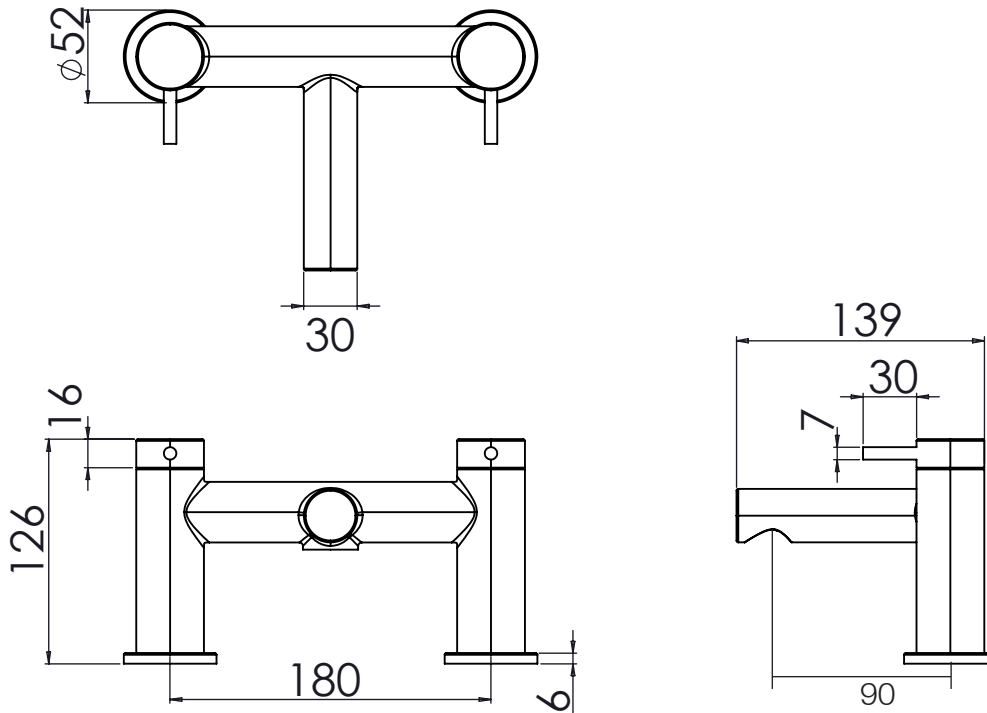

Anthem Deck Mounted Bath Shower Mixer
TAN42, Black TAN4203, Brass TAN4204

No.	Description	Code	Fixings Included
1	Anthem Deck Mounted Bath Shower Mixer	TAN42	YES

Min Pressure:	0.2bar
0.2bar	7.5 litres / min
0.3bar	10 litres / min
0.4bar	11.5 litres / min
0.5bar	13 litres / min
1bar	18.5 litres / min
2bar	26.5 litres / min

Dimensions:

Diagrams not to scale. All dimensions in mm (tolerance of +/-5mm)

*Dimensions are subject to change, customers are advised to measure actual product before commencing installation.

FAQs

What is the size of the bath filler threaded connection? The threaded connectors have a standard 3/4" BSP fixing.

What is the size of the shower hose threaded connection? The threaded connectors have a standard 1/2" BSP thread.

Does the tap come fitted with an aerator? Yes, the aerator comes pre-installed but can be replaced. It is not adjustable.