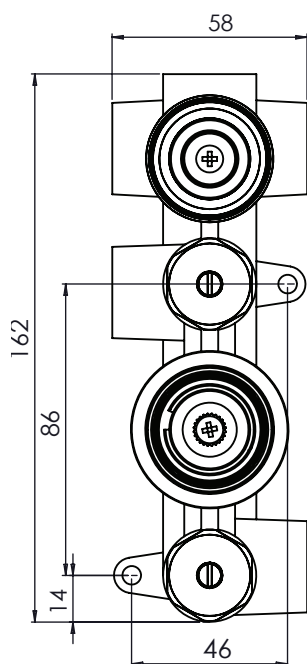

Technical Data Sheet

Quantum Dual Function Concealed Shower Valve

SQT1620 (Chrome), SQT1621 (Black), SQT1622 (Brass)

TAVISTOCK

No.	Description	Code	Fixings Included
1	Index Dual Function Concealed Valve	SQT1620, SQT1621, SQT1622	YES

Inlet Pressure	Flow Rate (l/min)
1bar	11.6
2bar	17
3bar	21

Flow from valve may vary depending on accessories and domestic supply.

Dimensions - Overview

FAQs

What is included in the valve box? The valve, a cover plate, a set of handles and trim rings.

What is the size of the connections? The valve uses 1/2" connections.

What is the recommended operating pressure? 1.0bar

Can both outlets be used at the same time? No, only one outlet can be on at a time