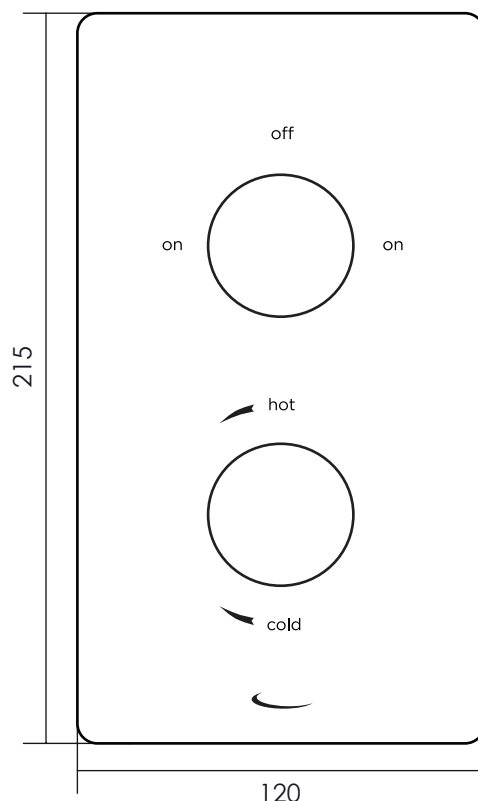

Technical Data Sheet

Quantum Dual Function Concealed Shower Valve

SQT1620 (Chrome), SQT1621 (Black), SQT1622 (Brass)

TAVISTOCK

No.	Description	Code	Fixings Included
1	Index Dual Function Concealed Valve	SQT1620, SQT1621, SQT1622	YES

Inlet Pressure	Flow Rate (l/min)
1bar	11.6
2bar	17
3bar	21

Flow from valve may vary depending on accessories and domestic supply.

Dimensions - Overview

FAQs

What is included in the valve box? The valve, a cover plate, a set of handles and trim rings.