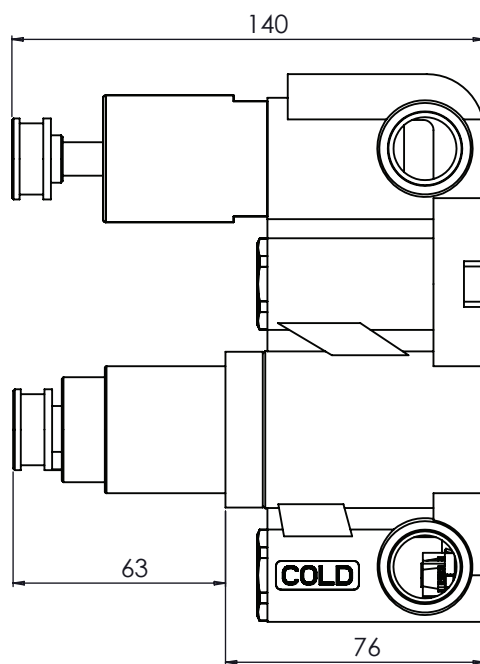

Technical Data Sheet

Quantum Dual Function Concealed Shower Valve

SQT1620 (Chrome), SQT1621 (Black), SQT1622 (Brass)

TAVISTOCK

No.	Description	Code	Fixings Included
1	Index Dual Function Concealed Valve	SQT1620, SQT1621, SQT1622	YES

Inlet Pressure	Flow Rate (l/min)
1bar	11.6
2bar	17
3bar	21

Flow from valve may vary depending on accessories and domestic supply.

Dimensions - Overview

FAQs

What is included in the valve box? The valve, a cover plate, a set of handles and trim rings.

What is the size of the connections? The valve uses 1/2" connections.

What is the recommended operating pressure? 1.0bar

Can both outlets be used at the same time? No, only one outlet can be on at a time