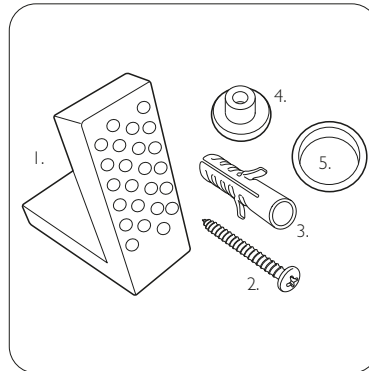

TECHNICAL DATA SHEET

Aerial Close Coupled Comfort Height Fully Enclosed WC

TAVISTOCK

| NO. | Description | Product Code | Fixings included | Gross Weight |
|-----|--|--------------|------------------|--------------|
| 1 | Close Coupled Cistern | C650S | YES | 14.5KG |
| 2 | Soft Close Toilet Seat | TS650S | YES | 2.8KG |
| 3 | Rimless Comfort Height Fully Enclosed WC | PCF650S | YES | 35KG |

Floor Fixings

- 1. 2x Nylon Floor Bracket
- 2. 4x Stainless Steel Screws
- 3. 2x Nylon Screw Plugs
- 4. 2x Nylon Screw Collars
- 5. 2x Nylon Collar Caps (Metalic Finish)

Spare Code: SP14211

DIMENSIONS

DIAGRAMS NOT TO SCALE | ALL DIMENSIONS IN MM TOLERANCE OF ± 5MM
ALL PRODUCTS CONFORM TO BRITISH STANDARDS

FAQs

Q - Where is the inlet valve?
A - Bottom inlet, back right of the pan.

Q - Rim type?
A - Rimless

Q - What is the flush volume?
A - 6/4L

Q - What finish is the ceramic glaze?
A - Keramik White

Q - Can this pan be used with a side connection outlet pipe?
A - No

| Key Dimensions Descriptions | Key Dimensions (mm) |
|-------------------------------------|---------------------|
| Front to Back Footprint | 455mm |
| Left to Right Footprint | 230mm |
| Bowl Front to Back | 330mm |
| Bowl Left to Right | 282mm |
| Pan Height (+Cistern) | 465mm (875mm) |
| Pan Overall Front to Back | 620mm |
| Centre Waste Outlet to Floor | 180mm |
| Width of Void | 200mm |
| Is there a Ceramic Brace Bar | No |
| Distance from Spigot to back of Pan | 160mm |