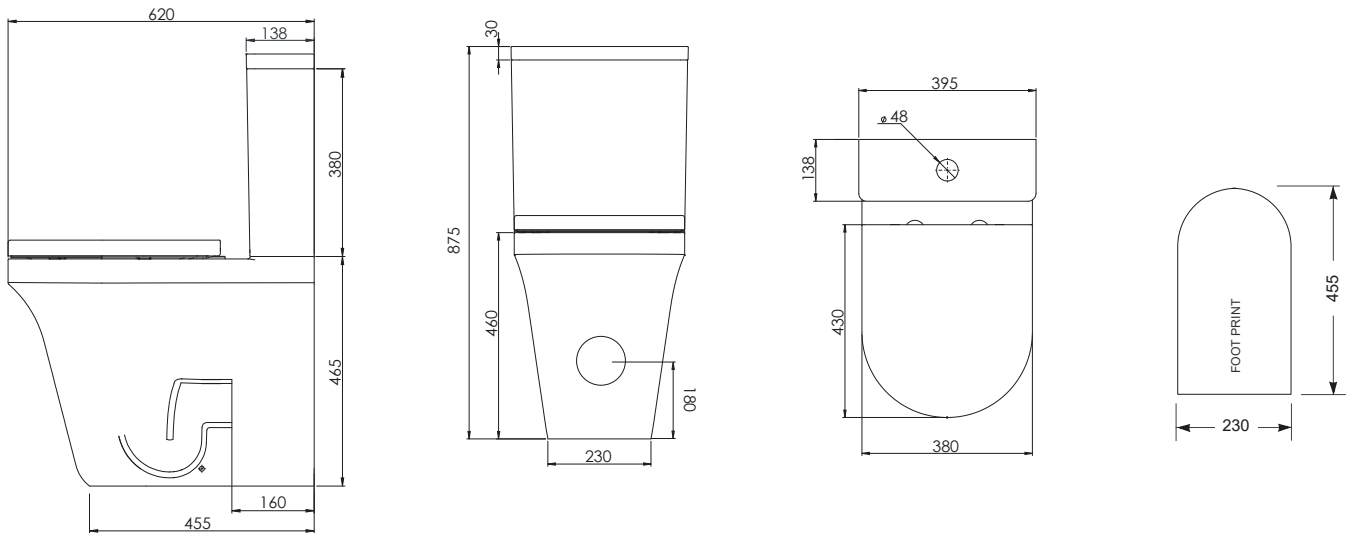

TECHNICAL DATA SHEET

Aerial Close Coupled Comfort Height Fully Enclosed WC

TAVISTOCK

| NO. | Description | Product Code | Fixings included | Gross Weight |
|-----|--|--------------|------------------|--------------|
| 1 | Close Coupled Cistern | C650S | YES | 14.5KG |
| 2 | Soft Close Toilet Seat | TS650S | YES | 2.8KG |
| 3 | Rimless Comfort Height Fully Enclosed WC | PCF650S | YES | 35KG |

Floor Fixings

- 1. 2x Nylon Floor Bracket
- 2. 4x Stainless Steel Screws
- 3. 2x Nylon Screw Plugs
- 4. 2x Nylon Screw Collars
- 5. 2x Nylon Collar Caps (Metalic Finish)

Spare Code: SP14211

DIMENSIONS

DIAGRAMS NOT TO SCALE | ALL DIMENSIONS IN MM TOLERANCE OF ± 5MM
ALL PRODUCTS CONFORM TO BRITISH STANDARDS

*Dimensions are subject to change, customers are advised to measure actual product before commencing installation.

**Fixing point dimensions are for guidance only. The positions of fixings must be checked when product is received.

| Key Dimensions Descriptions | Key Dimensions (mm) |
|-------------------------------------|---------------------|
| Front to Back Footprint | 455mm |
| Left to Right Footprint | 230mm |
| Bowl Front to Back | 330mm |
| Bowl Left to Right | 282mm |
| Pan Height (+Cistern) | 465mm (875mm) |
| Pan Overall Front to Back | 620mm |
| Centre Waste Outlet to Floor | 180mm |
| Width of Void | 200mm |
| Is there a Ceramic Brace Bar | No |
| Distance from Spigot to back of Pan | 160mm |