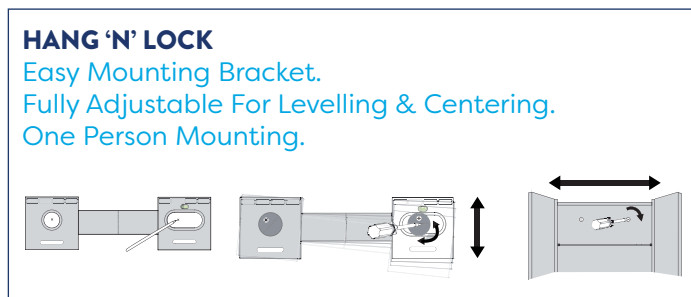

FEATURES

Patented Hang 'N' Lock system for easy installation.
Two energy-efficient LED light strips.
Heated demister pad prevents fogging and reduces condensation.
Touch-sensitive power switch.
Can be hung either portrait or landscape.
Patented Hang 'N' Lock system for easy installation.
5mm thick bevelled edge mirror glass with edge sealing.
IP44 rated, suitable for use in the bathroom outside zone.