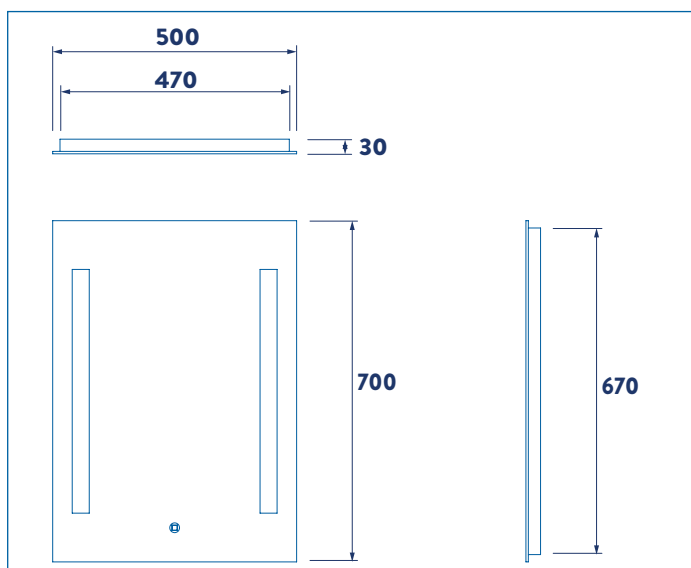

FEATURES

Patented Hang 'N' Lock system for easy installation.
Two energy-efficient LED light strips.
Heated demister pad prevents fogging and reduces condensation.
Touch-sensitive power switch.
Can be hung either portrait or landscape.
Patented Hang 'N' Lock system for easy installation.
5mm thick bevelled edge mirror glass with edge sealing.
IP44 rated, suitable for use in the bathroom outside zone.