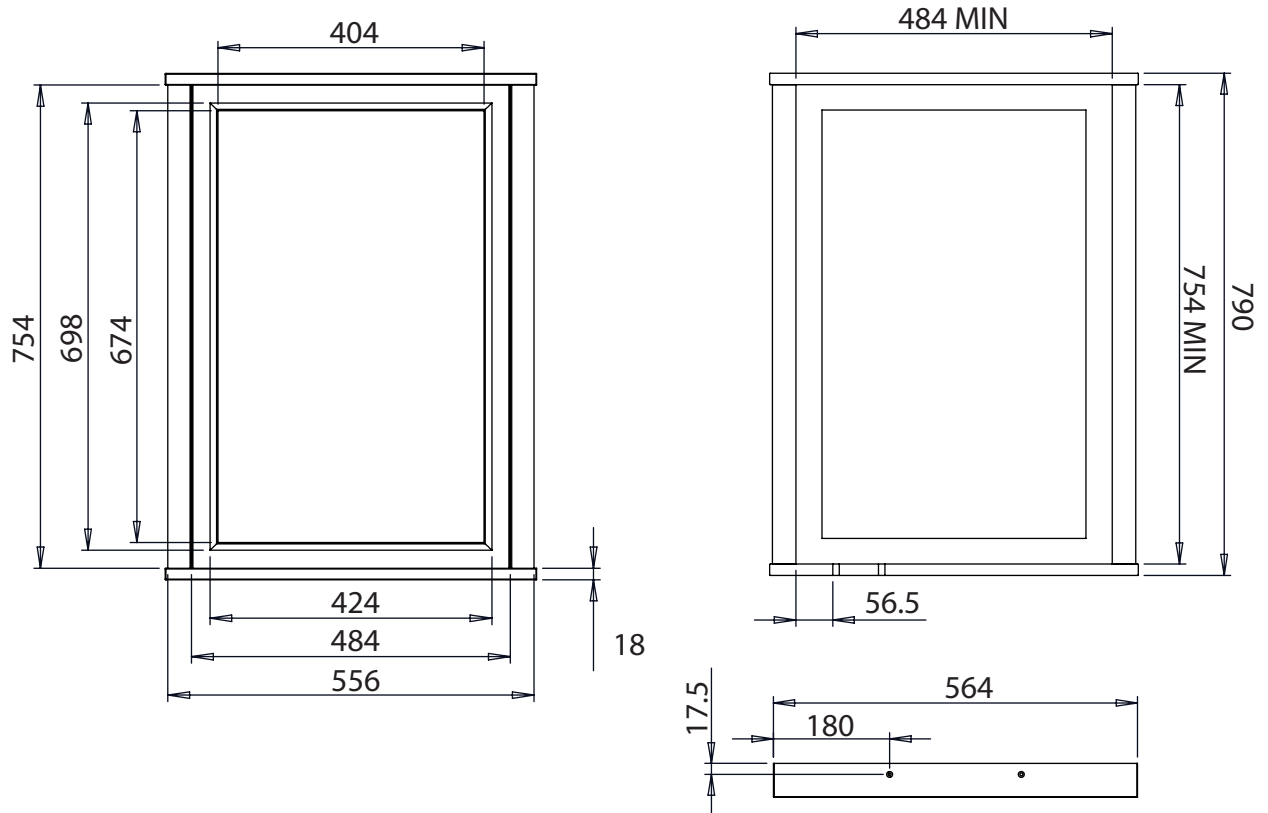

Technical Data Sheet

Lansdown 600mm Illuminated Mirror

What's in the box: 1x LAN55MF.X + Fixings

TAVISTOCK
inspiring bathrooms

Diagrams not to scale
All dimensions in mm
Tolerance of +/-5mm

Materials

Frame: Painted MDF

Mirror: PVC Backed Mirror Glass, Aluminium Extrusions

*Dimensions are subject to change, customers are advised to measure actual product before commencing installation.

**Fixing point dimensions are for guidance only/the positions of wall fixing must be checked when product is received.

FAQs

- | | |
|---|--|
| Q: What is the total power consumption of the mirror? | A: 35.5W |
| Q: What is the colour temperature of the LED lighting in Kelvin? | A: 6000K |
| Q: What is the total amount of lumens produced by the LED lighting? | A: 600 Lumens |
| Q: Where is the mains cable located? | A: The mains cable is located in the centre of the back of the mirror. |
| Q: Can the mirror be hung separate of the mirror frame? | A: No, the keyhole slots are only present on the frame. |