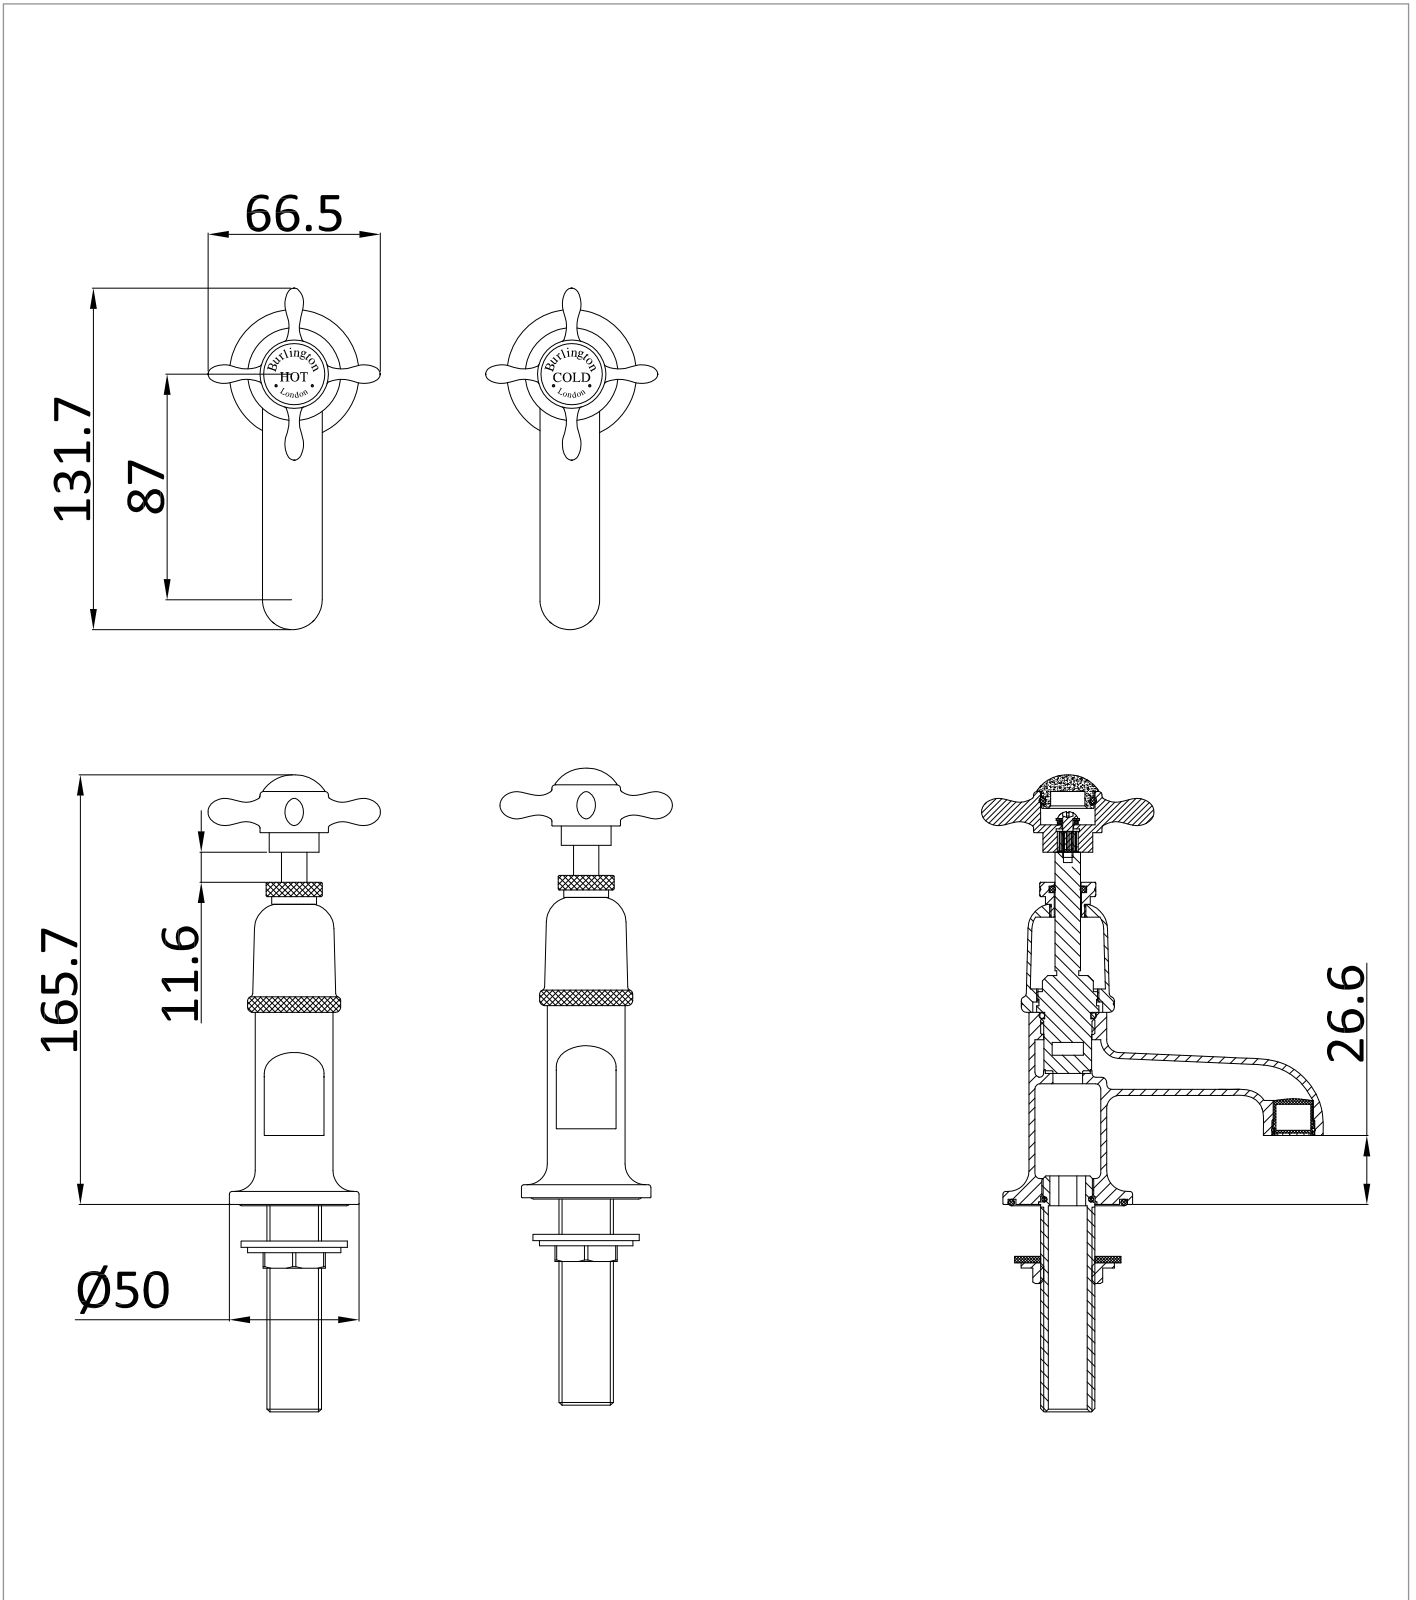

TECHNICAL DIMENSIONS

Dimensions in mm unless otherwise specified.

Tolerances (per material type) apply.