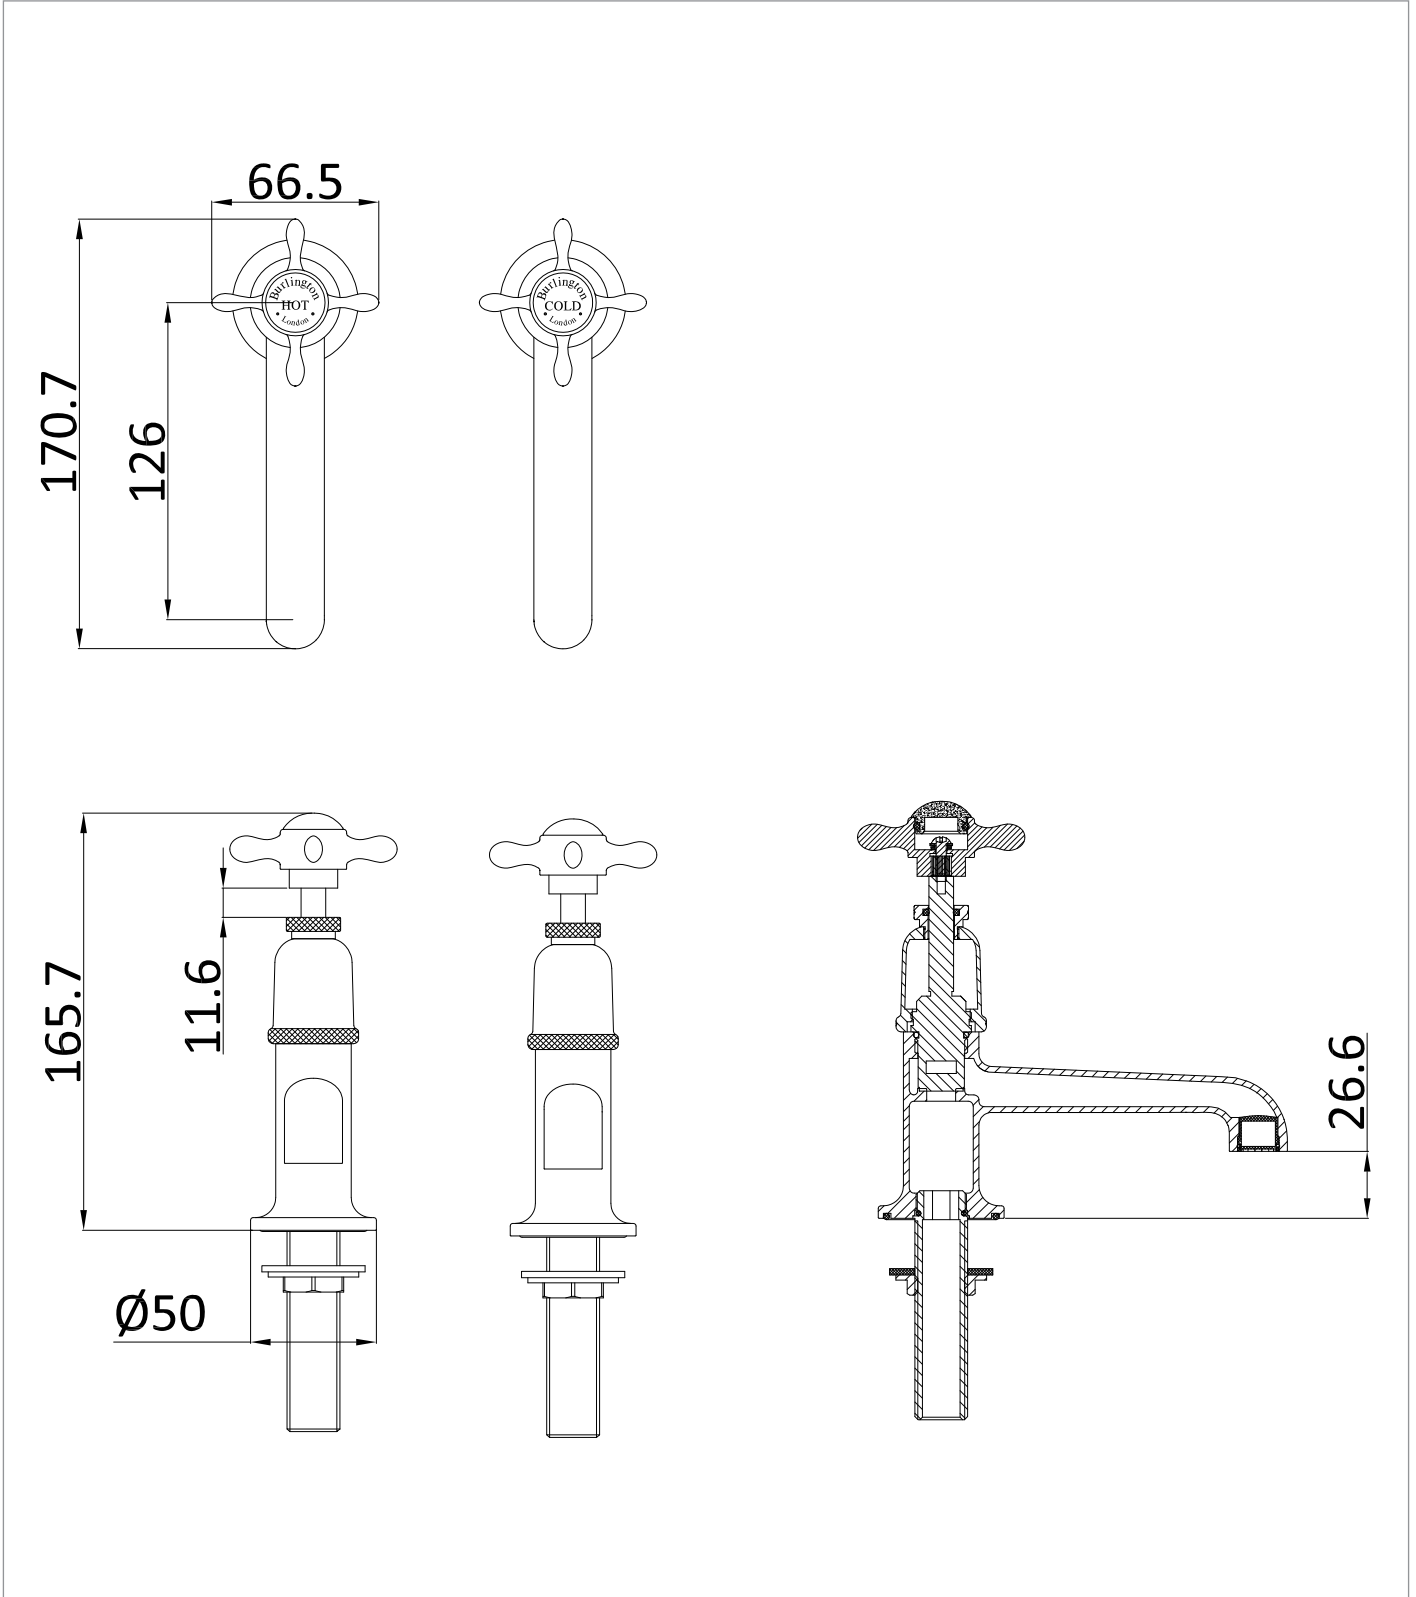

## DESCRIPTION

Guild Basin Pillar Tap (long nose)  
Chrome

CATEGORY	Brassware
WARRANTY DETAILS	15 Years
COLOUR	Chrome
FINISH APPLICATION	Electroplated
PRIMARY MATERIAL	Brass
INSTALL TYPE	Basin Mounted
PRODUCT WIDTH MM	50
PRODUCT HEIGHT MM	165.7
PRODUCT NET WEIGHT KG	1.49
STANDARDS	EN200,EN817

MINIMUM PRESSURE (BAR)	0.2
MAX WORKING PRESSURE (BAR)	5
NUMBER OF OUTLETS	2
NUMBER OF FUNCTIONS	1
HEADWORK	1/2" Quarter turn ceramic cartridge
SPOUT PROJECTION	126
SWIVEL SPOUT	No
INLET CONNECTIONS THREAD	G1/2"
FLOW REGULATOR	Aerator, Flow straightener
WASTE INCLUDED	No
ANTI-SCALD	No
ENERGY SAVING	No
SHOWER HOSE & HANDSET ARE INCLUDED	No

## TECHNICAL DIMENSIONS

Dimensions in mm unless otherwise specified.

Tolerances (per material type) apply.