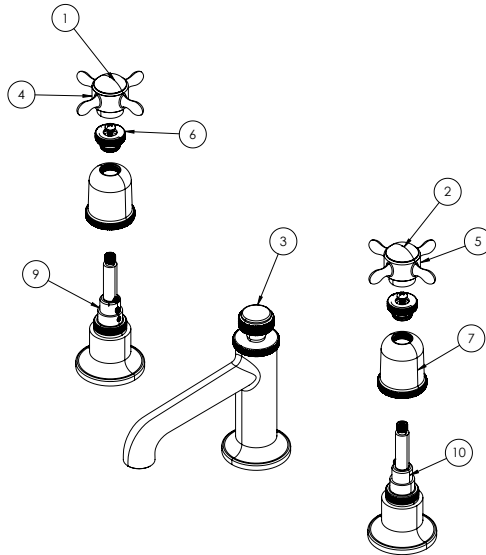

MINIMUM PRESSURE (BAR)	0.2
MAX WORKING PRESSURE (BAR)	5
NUMBER OF OUTLETS	2
NUMBER OF FUNCTIONS	1
HEADWORK	1/2" Quarter turn ceramic cartridge
SPOUT PROJECTION	126
SWIVEL SPOUT	No
INLET CONNECTIONS THREAD	G1/2"
FLOW REGULATOR	Aerator, Flow straightener
WASTE INCLUDED	No
ANTI-SCALD	No
ENERGY SAVING	No
SHOWER HOSE & HANDSET ARE INCLUDED	No

## TECHNICAL DIMENSIONS

Dimensions in mm unless otherwise specified.

Tolerances (per material type) apply.

## SPARES LIST

Only the parts labelled are available as spares.

NUMBER	PART CODE	DESCRIPTION
1	SP1832	Guild Hot logo ceramic indice with O ring
2	SP1833	Guild Cold logo ceramic indice with O ring
3	SP1834	Guild B logo ceramic indice with O ring for GU110, GU112, GU135
4	SP1835BNKL	Guild Hot handle assembly in Brushed Nickel
	SP1835GOLD	Guild Hot handle assembly in Gold
	SP1835CHR	Guild Hot handle assembly in Chrome
5	SP1836BNKL	Guild Cold handle assembly in Brushed Nickel
	SP1836GOLD	Guild Cold handle assembly in Gold
	SP1836CHR	Guild Cold handle assembly in Chrome
6	SP1839BNKL	Guild handle decorative cap for GU110, GU112, GU140, GU150, GU422 in Brushed Nickel
	SP1839GOLD	Guild handle decorative cap for GU110, GU112, GU140, GU150, GU422 in Gold
	SP1839CHR	Guild handle decorative cap for GU110, GU112, GU140, GU150, GU422 in Chrome
7	SP1841BNKL	Guild handle sleeve for GU135, GU140, GU150, GU422 in Brushed Nickel
	SP1841GOLD	Guild handle sleeve for GU135, GU140, GU150, GU422 in Gold
	SP1841CHR	Guild handle sleeve for GU135, GU140, GU150, GU422 in Chrome
8	SP1846BNKL	Guild Metal block for cartridge in Brushed Nickel
	SP1846GOLD	Guild Metal block for cartridge in Gold
	SP1846CHR	Guild Metal block for cartridge in Chrome
9	SP1847	Guild Hot cartridge for GU135
	SP1847	Guild Hot cartridge for GU135
	SP1847	Guild Hot cartridge for GU135
10	SP1848	Guild Cold cartridge for GU135
	SP1848	Guild Cold cartridge for GU135
	SP1848	Guild Cold cartridge for GU135