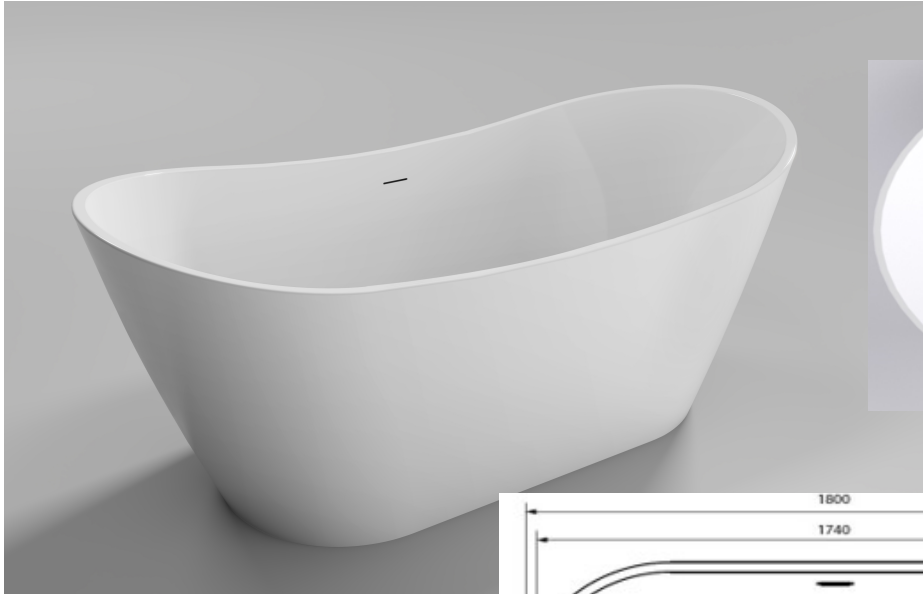

## 21.EM18 Emerald Double Ended Slipper Bath Twin Skin

<b>Code:</b>	21.EM18
<b>Size:</b>	720 (H) x 1800 (W) x 800mm (D)
<b>Description:</b>	Acrylic Double Ended Bath
<b>Technical Specifications:</b>	Seamless one-piece bath, no tap holes Incl. pre-drilled waste and overflow
<b>Finish:</b>	White Gloss
<b>Weight:</b>	55Kg
<b>Thickness:</b>	4mm
<b>Capacity:</b>	270 litres