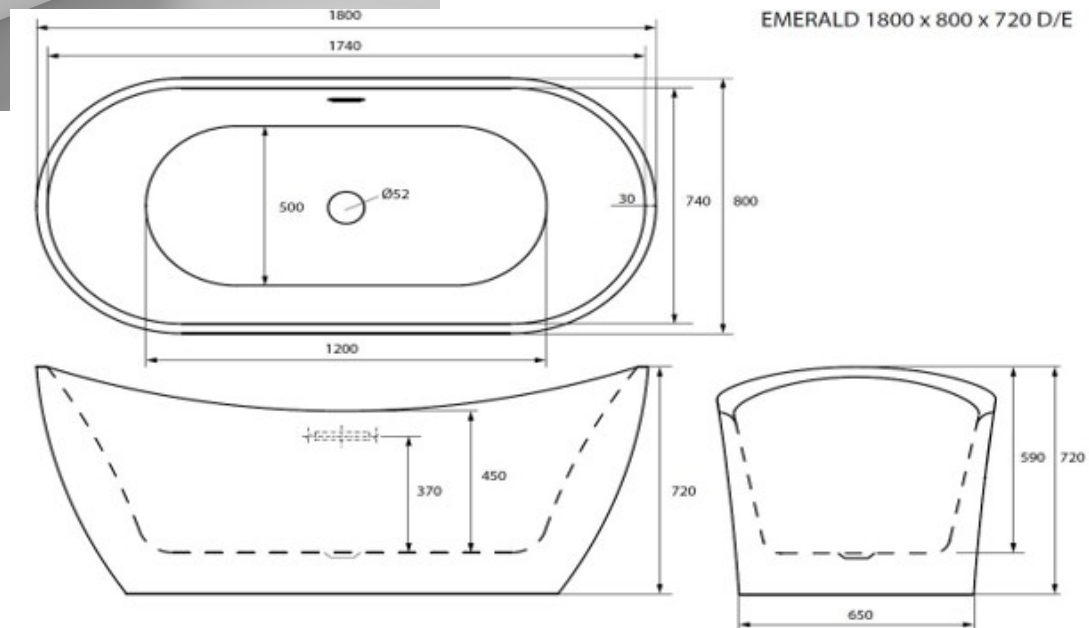

# DATA SHEET

## 21.EM18 Emerald Double Ended Slipper Bath Twin Skin

<b>Code:</b>	21.EM18
<b>Size:</b>	720 (H) x 1800 (W) x 800mm (D)
<b>Description:</b>	Acrylic Double Ended Bath
<b>Technical Specifications:</b>	Seamless one-piece bath, no tap holes Incl. pre-drilled waste and overflow
<b>Finish:</b>	White Gloss
<b>Weight:</b>	55Kg
<b>Thickness:</b>	4mm
<b>Capacity:</b>	270 litres