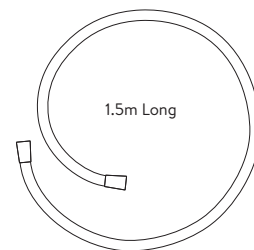

## DREAM™ CONCEALED MIXER SHOWER

SINGLE OUTLET WITH ADJUSTABLE HEAD - ROUND - LP/HP - CHROME

### DIMENSIONAL DRAWINGS

ADJUSTABLE HEAD

CONTROLLER

HOSE

## DREAM™ CONCEALED MIXER SHOWER

DRMDCV1.  
AD.RND

SINGLE OUTLET WITH ADJUSTABLE HEAD – ROUND – LP/HP - CHROME

---

### TECHNICAL SPECIFICATIONS

Minimum pressure requirements	0.2 bar
Maximum pressure requirements	5 bar
Fitting connections	15mm pipe
Outlet connections	15mm pipe
Inlet supply positions	Hot/left, Cold/right
Water system	All water systems
Features	Separate temperature control with override button for extra safety
	Luxury brass valve with chrome finish
	WRAS approved valve
	Soft rub nozzles for easy cleaning
	4 spray patterns, easy click spray control
	105mm adjustable head
	1.5m smooth chrome hose (11mm bore)
	Eco-spray setting can deliver water savings of up to 25%
Colour	Chrome
Guarantee period	5 year guarantee (Valve)
	2 year guarantee (head and kit)