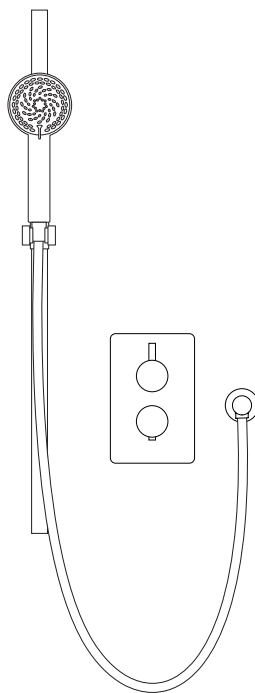

## DREAM™ CONCEALED MIXER SHOWER

SINGLE OUTLET WITH ADJUSTABLE HEAD - ROUND - LP/HP - CHROME

### DIMENSIONAL DRAWINGS

ADJUSTABLE HEAD

CONTROLLER

HOSE

## DREAM™ CONCEALED MIXER SHOWER

DRMDCV1.  
AD.RND

SINGLE OUTLET WITH ADJUSTABLE HEAD – ROUND – LP/HP - CHROME

---

### TECHNICAL SPECIFICATIONS

Minimum pressure requirements	0.2 bar
Maximum pressure requirements	5 bar
Fitting connections	15mm pipe
Outlet connections	15mm pipe
Inlet supply positions	Hot/left, Cold/right
Water system	All water systems
Features	Separate temperature control with override button for extra safety
	Luxury brass valve with chrome finish
	WRAS approved valve
	Soft rub nozzles for easy cleaning
	4 spray patterns, easy click spray control
	105mm adjustable head
	1.5m smooth chrome hose (11mm bore)
	Eco-spray setting can deliver water savings of up to 25%
Colour	Chrome
Guarantee period	5 year guarantee (Valve)
	2 year guarantee (head and kit)