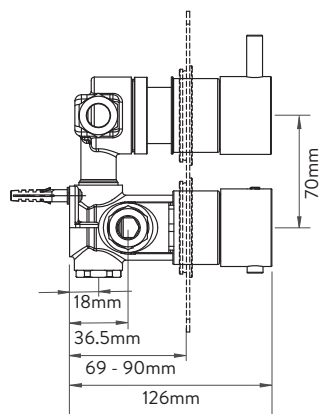

## DREAM™ CONCEALED MIXER SHOWER

SINGLE OUTLET WITH ADJUSTABLE HEAD - ROUND - LP/HP - CHROME

### DIMENSIONAL DRAWINGS

ADJUSTABLE HEAD

CONTROLLER

HOSE

## DREAM™ CONCEALED MIXER SHOWER

DRMDCV1.  
AD.RND

SINGLE OUTLET WITH ADJUSTABLE HEAD – ROUND – LP/HP - CHROME

---

### TECHNICAL SPECIFICATIONS

Minimum pressure requirements	0.2 bar
Maximum pressure requirements	5 bar
Fitting connections	15mm pipe
Outlet connections	15mm pipe
Inlet supply positions	Hot/left, Cold/right
Water system	All water systems
Features	Separate temperature control with override button for extra safety
	Luxury brass valve with chrome finish
	WRAS approved valve
	Soft rub nozzles for easy cleaning
	4 spray patterns, easy click spray control
	105mm adjustable head
	1.5m smooth chrome hose (11mm bore)
	Eco-spray setting can deliver water savings of up to 25%
Colour	Chrome
Guarantee period	5 year guarantee (Valve)
	2 year guarantee (head and kit)