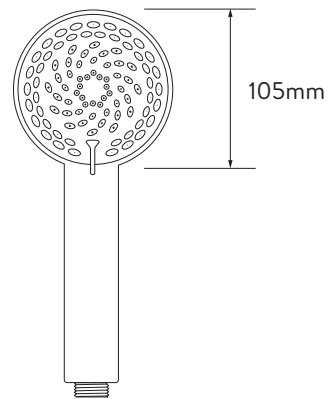

## DREAM™ CONCEALED MIXER SHOWER

SINGLE OUTLET WITH ADJUSTABLE HEAD - ROUND - LP/HP - CHROME

### DIMENSIONAL DRAWINGS

ADJUSTABLE HEAD

CONTROLLER

HOSE

## DREAM™ CONCEALED MIXER SHOWER

DRMDCV1.  
AD.RND

SINGLE OUTLET WITH ADJUSTABLE HEAD – ROUND – LP/HP - CHROME

---

### TECHNICAL SPECIFICATIONS

Minimum pressure requirements	0.2 bar
Maximum pressure requirements	5 bar
Fitting connections	15mm pipe
Outlet connections	15mm pipe
Inlet supply positions	Hot/left, Cold/right
Water system	All water systems
Features	Separate temperature control with override button for extra safety
	Luxury brass valve with chrome finish
	WRAS approved valve
	Soft rub nozzles for easy cleaning
	4 spray patterns, easy click spray control
	105mm adjustable head
	1.5m smooth chrome hose (11mm bore)
	Eco-spray setting can deliver water savings of up to 25%
Colour	Chrome
Guarantee period	5 year guarantee (Valve)
	2 year guarantee (head and kit)