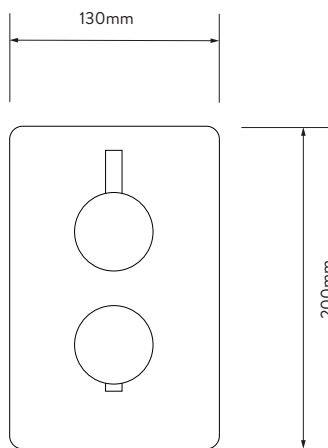

## DREAM™ CONCEALED MIXER SHOWER

SINGLE OUTLET WITH ADJUSTABLE HEAD - ROUND - LP/HP - CHROME

### DIMENSIONAL DRAWINGS

ADJUSTABLE HEAD

CONTROLLER

HOSE

## DREAM™ CONCEALED MIXER SHOWER

DRMDCV1.  
AD.RND

SINGLE OUTLET WITH ADJUSTABLE HEAD – ROUND – LP/HP - CHROME

---

### TECHNICAL SPECIFICATIONS

Minimum pressure requirements	0.2 bar
Maximum pressure requirements	5 bar
Fitting connections	15mm pipe
Outlet connections	15mm pipe
Inlet supply positions	Hot/left, Cold/right
Water system	All water systems
Features	Separate temperature control with override button for extra safety
	Luxury brass valve with chrome finish
	WRAS approved valve
	Soft rub nozzles for easy cleaning
	4 spray patterns, easy click spray control
	105mm adjustable head
	1.5m smooth chrome hose (11mm bore)
	Eco-spray setting can deliver water savings of up to 25%
Colour	Chrome
Guarantee period	5 year guarantee (Valve)
	2 year guarantee (head and kit)