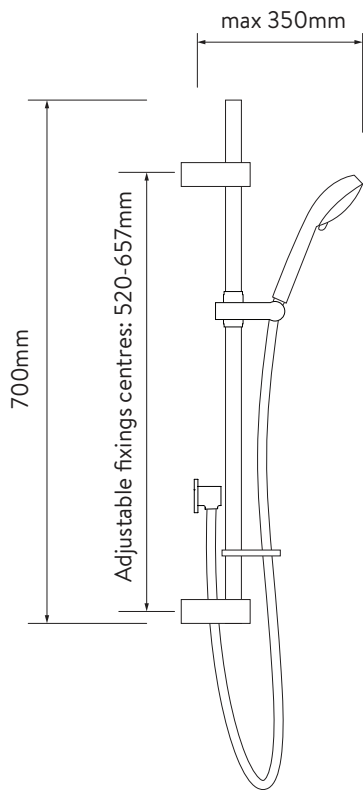

## DREAM™ CONCEALED MIXER SHOWER

SINGLE OUTLET WITH ADJUSTABLE HEAD - ROUND - LP/HP - CHROME

### DIMENSIONAL DRAWINGS

ADJUSTABLE HEAD

CONTROLLER

HOSE

## DREAM™ CONCEALED MIXER SHOWER

DRMDCV1.  
AD.RND

SINGLE OUTLET WITH ADJUSTABLE HEAD – ROUND – LP/HP - CHROME

---

### TECHNICAL SPECIFICATIONS

Minimum pressure requirements	0.2 bar
Maximum pressure requirements	5 bar
Fitting connections	15mm pipe
Outlet connections	15mm pipe
Inlet supply positions	Hot/left, Cold/right
Water system	All water systems
Features	Separate temperature control with override button for extra safety
	Luxury brass valve with chrome finish
	WRAS approved valve
	Soft rub nozzles for easy cleaning
	4 spray patterns, easy click spray control
	105mm adjustable head
	1.5m smooth chrome hose (11mm bore)
	Eco-spray setting can deliver water savings of up to 25%
Colour	Chrome
Guarantee period	5 year guarantee (Valve)
	2 year guarantee (head and kit)