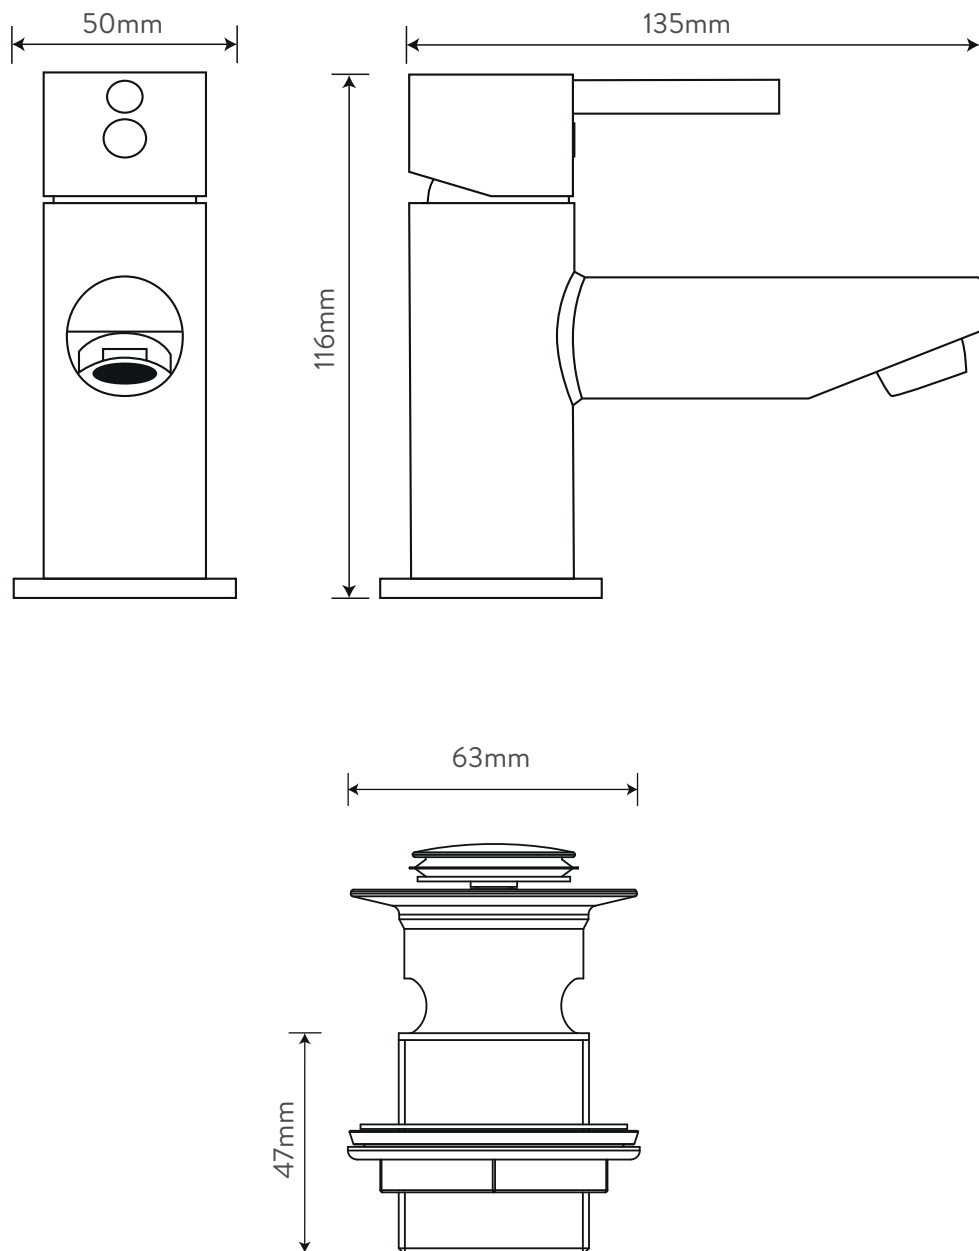

AQUALISA

UPTOWN™

SMALL MIXER TAP - CHROME
(INCLUDING CLICK CLACK WASTE)

CB.SPT.19

DIMENSIONAL DRAWINGS

AQUALISA

UPTOWN™

CB.SPT.19

SMALL MIXER TAP - CHROME
(INCLUDING CLICK CLACK WASTE)

TECHNICAL SPECIFICATIONS

Minimum pressure requirements	0.1 bar
Maximum pressure requirements	5 bar
Inlet fitting connections	2 x braided hose with 1/2" BSP female
Tap Holes	1 hole
Handle Type	Lever, dual control
Water system	Suitable for both low and high pressure systems
Features	Brass body with zinc handles
	Rounded pin lever design
	Click clack waste included
Colour	Chrome
Guarantee Period	5 years (if the product is registered)