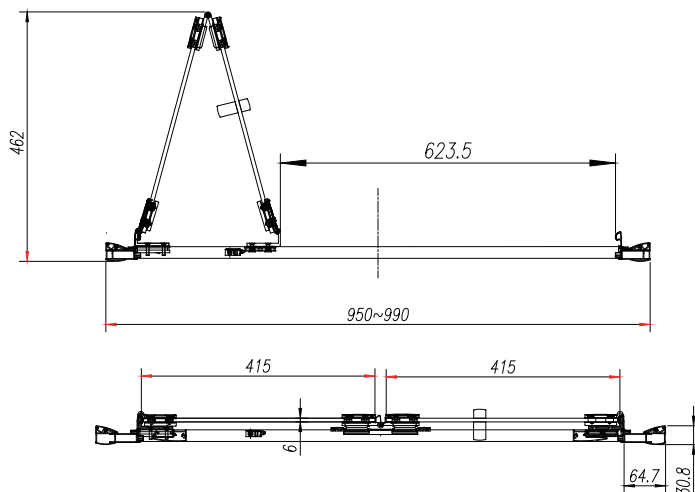

## venturi 6 BIFOLD DOOR

RANGE	VENTURI 6
PRODUCT	BIFOLD DOOR
CODE	AQ9374S
SIZE	1000
PROFILE COLOUR	SILVER
GLASS THICKNESS	6mm
GLASS FINISH	CLEAR
GLASS TREATMENT	CLEAN & CLEAR™
HEIGHT	1900
ADJUSTMENT IN RECESS	950-990
ADJUSTMENT WITH SIDE PANEL	957-997
OPTIONAL SIDE PANEL	YES
APERTURE	623
GUARANTEE	LIFETIME
GLASS BS EN	EN12150-1T
CE	YES/EN14428
PROFILE MATERIAL	ALUMINUM/6463#
HANDLE MATERIAL	STAINLESS STEEL
ROLLE MATERIAL	STAINLESS STEEL
QUICK RELEASE ROLLERS	NO
FIXED PANEL SIZE	415
MOVING PANEL SIZE	415
PRODUCT HAND	UNIVERSAL
PRODUCT WEIGHT	33.5KG
PACKAGED DIMENSIONS	1920x992x84
BARCODE	5031978044708

All measurements in mm and are nominal