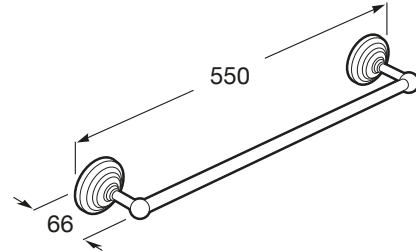

CARMEN

Towel rail

TECHNICAL DRAWINGS

FEATURES

Finish: Polished

Installation type: Wall-mounted

Material: Metal

Carmen