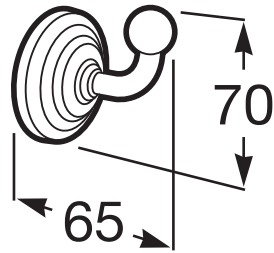

CARMEN

Robe hook

TECHNICAL DRAWINGS

FEATURES

Finish: Polished

Installation type: Wall-mounted

Material: Metal

Carmen