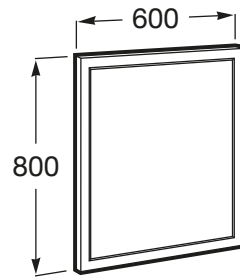

ROMEIA

Mirror with wooden frame

DIMENSIONS

Width 600 mm
Height 800 mm

COLOURS AND FINISHES

 415 White Satin

TECHNICAL DRAWINGS

FEATURES

Frame material: Chipboard
Installation type: Wall-hung
Mirror orientation: Horizontal
Shape: Square

COMPATIBLE WITH

Unik (vanity unit with two drawers and basin)

851581...

LED Spotlight 7W

813092100

Romea

Classic lines and delicate shapes combine in a traditional bathroom furniture collection with modern comforts. Romea calls on a romantic design style to create a warm and elegant bathroom space. Available as a Satin White or Matt Dark Grey bathroom vanity unit, as well as matching mirror options.