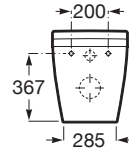

INSPIRA

In-Wash® - Rimless Back to wall vitreous china smart toilet with dual outlet. Needs power supply.

DIMENSIONS

Length	385 mm
Width	585 mm
Height	485 mm

COLOURS AND FINISHES

TECHNICAL DRAWINGS

FEATURES