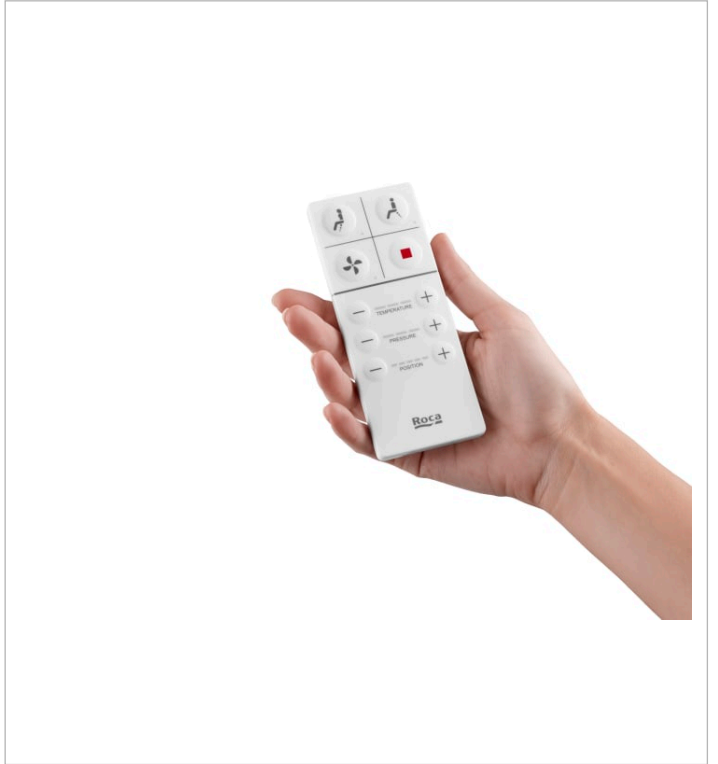

## COMPATIBLE WITH

BASIC TANK LH with AG valve (under window) concealed cistern for back-to-wall WCs

8901212A1

BASIC TANK L with AG valve (under window) 820mm high concealed cistern for back-to-wall WCs

8901212A0

BASIC TANK COMPACT with AG valve (80mm cistern) concealed cistern for back-to-wall WCs

8900802A0