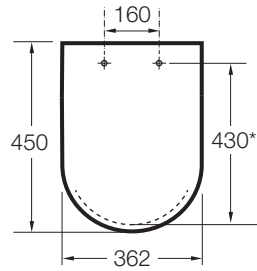

MERIDIAN-N

Soft-closing SUPRALIT® seat and cover for toilet

DIMENSIONS

Length	447 mm
Width	367 mm
Height	45 mm

COLOURS AND FINISHES

00 White

TECHNICAL DRAWINGS

FEATURES

Ceramics bowl width (mm): 360

EasyFix

Hinge material: Chrome-plated brass

Length between the centers of bolts holes (mm): 160

Length from the centers of the bolts holes to the front of the bowl (mm):

430

Quick release

Shape: Round

Suitable for: WC

Supralit®

Antibacterial material

EasyClean®

Soft close system

COMPATIBLE WITH

Vitreous china wall-hung
Rimless WC with horizontal
outlet (Hidden fixations)