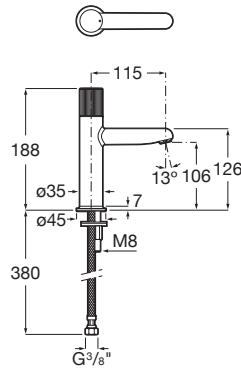

NU

Basin mixer smooth body with Stripe handle. S-SIZE

TECHNICAL DRAWINGS

FEATURES

- Acoustic level (dB): Group 1 (Up to 20 dB)
- Aerator type: Honeycomb PCA
- Application: Basin
- Cold water starts in the central position to save energy
- Faucet type: Single-lever
- Flexible supply hoses included
- Flow rate (l/min - 3 bar): 5
- Type of cartridge: Ceramic Disc
- Waste type: Waste not included
- Water and energy-saving

EverShine

SoftTurn®

**COMPATIBLE WITH**

Click-clack universal waste.  
Vitreous plug Ø 65

5054015..