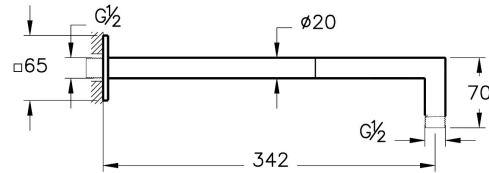

---

Name Connection pipe 90 angle - wall mounted

---

Collection	Suit
Height	70
Width	65
Depth	350
Colour	Glossy Black
Mounting type	Wall Mounted
Spout Length	342
Finish	PVD
Recommended Minimum Pressure	0.5-5 Bar(Recommended 1-3 Bar)
Water Label Class	Red (>13)
Brand	VitrA
Driver IP	0
Flow Rate Value (1st Function)	0

Product Code: A4575339

---

Description

---

---

VitrA reserves the right to make changes in products and technical details without prior notice.

All drawings contain the necessary measurements which are subject to standard tolerances. For exact measurements, in particular for customized installation scenarios, it can only be taken from the finished ceramic product.