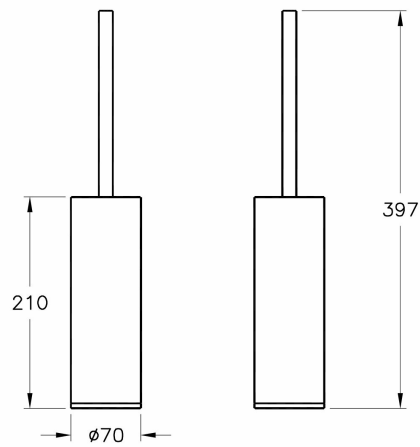

Name	Origin Toilet Brush Holder
Collection	Origin
Mounting type	From Location
Colour	Matt Black
Designer	VitrA Design Team

Product Code: A4489336

Description

Matt Black, Free-standing toilet brush holder

VitrA reserves the right to make changes in products and technical details without prior notice.

All drawings contain the necessary measurements which are subject to standard tolerances. For exact measurements, in particular for customized installation scenarios, it can only be taken from the finished ceramic product.