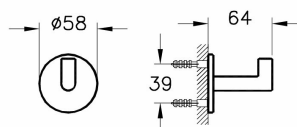

Name	Origin Bathrobe Hook
Collection	Origin
Colour	Black - Chrome
Designer	VitrA Design Team

Product Code: A44884

Description

Chrome, Bathrobe hook

VitrA reserves the right to make changes in products and technical details without prior notice.

All drawings contain the necessary measurements which are subject to standard tolerances. For exact measurements, in particular for customized installation scenarios, it can only be taken from the finished ceramic product.