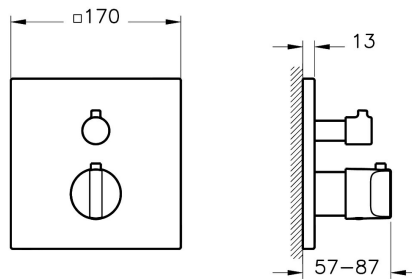

Name	Built-in Therm. Shower Mixer V-Box Expsd
Collection	Suit U
Height	170
Width	170
Depth	87
Colour	Chrome
Certificate	WRAS
Mounting type	Built-in
Spout Length	0
Finish	Chrome
Recommended Minimum Pressure	Min:0.5-Max:10Recommended(1-4)
Cartridge	BluEco & BlueStep / C3
Brand	VitrA
Driver IP	0
Flow Rate Value (1st Function)	0

Product Code: A42873

Description

VitrA reserves the right to make changes in products and technical details without prior notice.

All drawings contain the necessary measurements which are subject to standard tolerances. For exact measurements, in particular for customized installation scenarios, it can only be taken from the finished ceramic product.