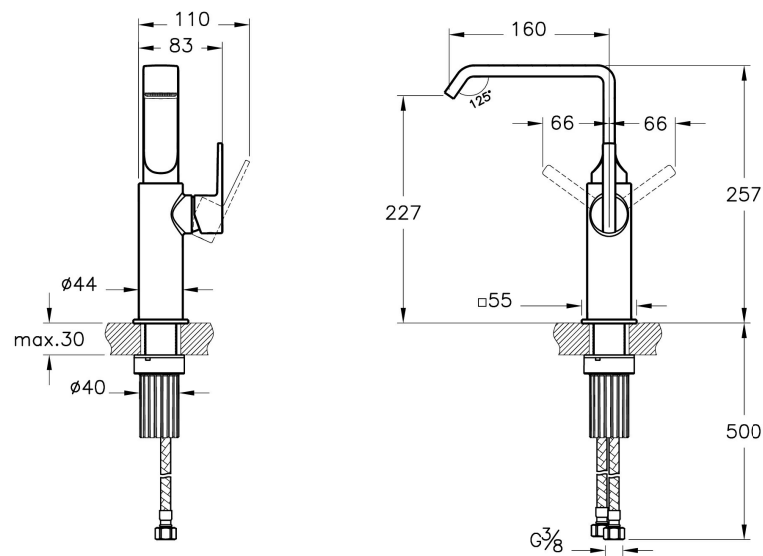

Name	Suit Basin Mixer
Collection	Suit
Height	257
Width	83
Depth	185
Colour	Glossy Black
Guarantee	5 year
Mounting type	Countertop
Spout Length	160
Finish	PVD
Recommended Minimum Pressure	Min:0.5-Max:10Recommended(1-5)
Spout Height	227.000 MM
Cartridge	Basic
Aerator	Rectangular
Water Label Class	Dark Green (0 < Flow Rate ≤ 6)
Brand	VitrA
Driver IP	0
Flow Rate Value (1st Function)	0

Product Code: A4276539

Description

VitrA reserves the right to make changes in products and technical details without prior notice.

All drawings contain the necessary measurements which are subject to standard tolerances. For exact measurements, in particular for customized installation scenarios, it can only be taken from the finished ceramic product.