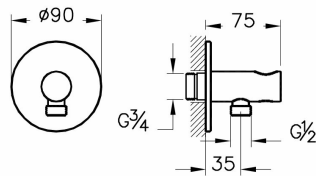

Name	Origin Built-In Handshower Outlet
Collection	Origin
Brand	VitrA
Guarantee	10 Years
Mounting type	Flush
Colour	Matt Black
Designer	VitrA Design Team

Product Code: A4262536

Description

Matt Black, Built-in hand shower outlet and holder

VitrA reserves the right to make changes in products and technical details without prior notice.

All drawings contain the necessary measurements which are subject to standard tolerances. For exact measurements, in particular for customized installation scenarios, it can only be taken from the finished ceramic product.