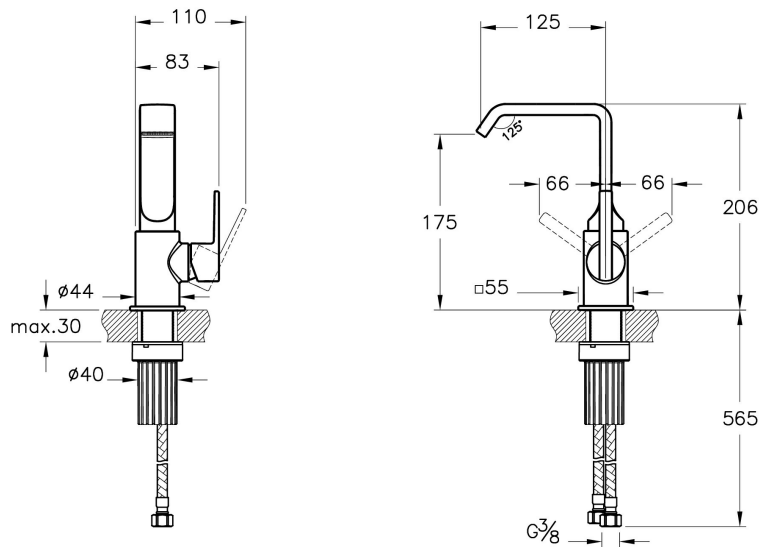

Name	Suit Basin Mixer
Collection	Suit L
Height	206
Width	83
Depth	150
Colour	Chrome
Guarantee	10 year
Mounting type	Countertop
Spout Length	125
Finish	Chrome
Recommended Minimum Pressure	Min:0.5-Max:10Recommended(1-5)
Spout Height	175.000 MM
Cartridge	Basic
Aerator	Rectangular
Brand	VitrA
Driver IP	o

Product Code: A42616

Description

VitrA reserves the right to make changes in products and technical details without prior notice.

All drawings contain the necessary measurements which are subject to standard tolerances. For exact measurements, in particular for customized installation scenarios, it can only be taken from the finished ceramic product.