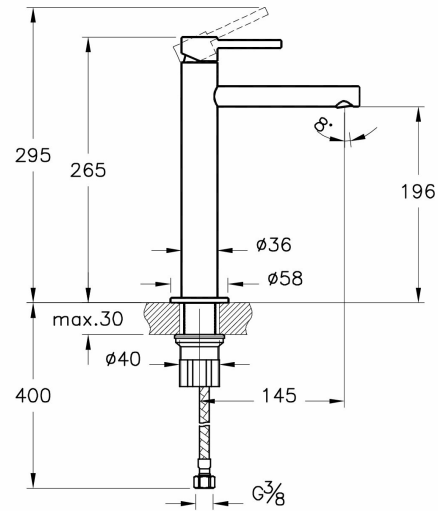

Name	Origin Tall Basin Mixer for Bowls
Collection	Origin
Brand	VitrA
Mounting type	Standard
Guarantee	10 Years
Colour	Matt Black
Designer	VitrA Design Team
Cartridge	25 mm Kartuş
Water Label Class	A

Product Code: A4255736

Description

Matt Black

VitrA reserves the right to make changes in products and technical details without prior notice.

All drawings contain the necessary measurements which are subject to standard tolerances. For exact measurements, in particular for customized installation scenarios, it can only be taken from the finished ceramic product.