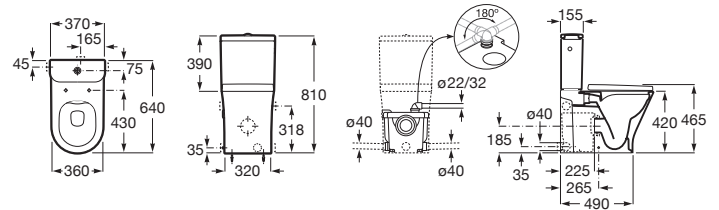

THE GAP

The Gap D-Trit WC with integrated macerator

DIMENSIONS

Length	370 mm
Width	640 mm
Height	810 mm

COLOURS AND FINISHES

TECHNICAL DRAWINGS

FEATURES

The Gap D-Trit is Roca's stylish and versatile close coupled toilet with integrated macerator, rimless bowl and Supralit® antibacterial toilet seat. Designed for easy installation and easy access with up to 3 additional inlets for other bathroom connections. The pack includes rimless toilet, fixing kit, side covers, macerator and soft-close toilet seat. Requires electrical connection.

Back-to-wall

Elbow included

Fixing kit: Included

Flushing system: Washdown

Installation type: Floor-standing

Outlet type: Horizontal

Publication Status

Roca Rimless®

Seat and cover included

Shape: Round

Style: Neutral

Weight (Kg): 53