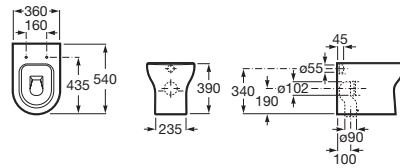

NEXO

Single floorstanding WC with dual outlet

DIMENSIONS

Length	355 mm
Width	565 mm
Height	430 mm

COLOURS AND FINISHES

TECHNICAL DRAWINGS

FEATURES

Back-to-wall

Fixing kit: Included

Flushing system: Washdown

Installation type: Floor-standing

Outlet type: Dual

Shape: Round

COMPATIBLE WITH

Nexo

Two ostensibly conflicting objectives, converge in harmony in this collection: aesthetics and economy. Pieces wrought in several dimensions so that they adapt to all spaces. A contemporary and perfectly-proportioned design that blends subtly into all types of spaces.