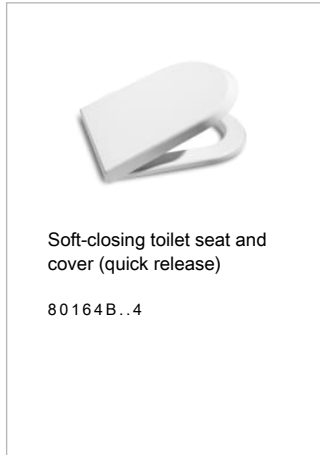

NEXO

Single floorstanding WC with dual outlet

DIMENSIONS

Length	355 mm
Width	565 mm
Height	430 mm

COLOURS AND FINISHES

TECHNICAL DRAWINGS

FEATURES

Back-to-wall

Fixing kit: Included

Flushing system: Washdown

Installation type: Floor-standing

Outlet type: Dual

Shape: Round

COMPATIBLE WITH

Nexo

Two ostensibly conflicting objectives, converge in harmony in this collection: aesthetics and economy. Pieces wrought in several dimensions so that they adapt to all spaces. A contemporary and perfectly-proportioned design that blends subtly into all types of spaces.