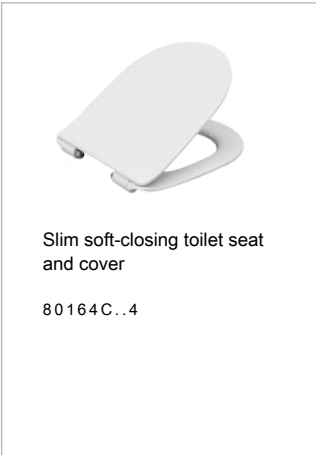

NEXO

Single floorstanding WC with dual outlet

DIMENSIONS

Length	355 mm
Width	565 mm
Height	430 mm

COLOURS AND FINISHES

TECHNICAL DRAWINGS

FEATURES

Back-to-wall

Fixing kit: Included

Flushing system: Washdown

Installation type: Floor-standing

Outlet type: Dual

Shape: Round

COMPATIBLE WITH

Nexo

Two ostensibly conflicting objectives, converge in harmony in this collection: aesthetics and economy. Pieces wrought in several dimensions so that they adapt to all spaces. A contemporary and perfectly-proportioned design that blends subtly into all types of spaces.