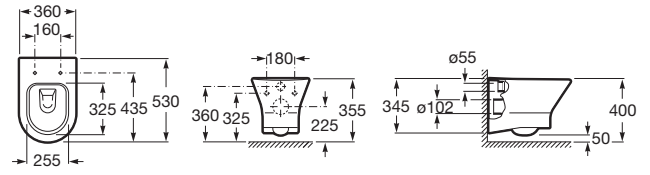

NEXO

Vitreous china Rimless wall-hung WC with horizontal outlet

DIMENSIONS

Length	360 mm
Width	535 mm
Height	345 mm

COLOURS AND FINISHES

TECHNICAL DRAWINGS

FEATURES

- Fixing kit: Included
- Flushing system: Washdown
- Installation type: Wall-hung
- Outlet type: Horizontal
- Roca Rimless®
- Shape: Round

COMPATIBLE WITH

Slim Soft-Closing toilet seat and cover

80164D..4

Soft-closing toilet seat and cover (quick release)

80164B..4

Toilet seat and cover

801640..4

DUPLO WC with AG valve (110mm cistern) concealed cistern and frame for wall-hung WCs