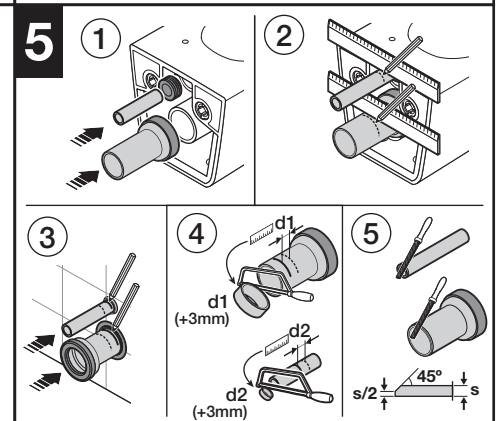

## HIDDEN FIXATION WC

**A**

**B**

	L [mm]	Ref.
<b>A</b>	208	AV0027200R
	178	AV0035800R
	143	AV0030800R

	L	Ref.
<b>B</b>	208	AV0034800R
	143	AV0034900R

# HIDDEN FIXATION BIDET

L [mm]	Ref.
208	AV0027200R
178	AV0035800R
143	AV0030800R

L	Ref.
208	AV0034800R
143	AV0034900R