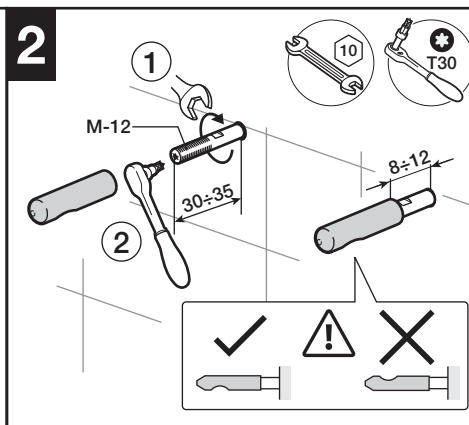

## HIDDEN FIXATION WC

**A**

**B**

	L [mm]	Ref.
<b>A</b>	208	AV0027200R
	178	AV0035800R
	143	AV0030800R

	L	Ref.
<b>B</b>	208	AV0034800R
	143	AV0034900R

# HIDDEN FIXATION BIDET

L [mm]	Ref.
208	AV0027200R
178	AV0035800R
143	AV0030800R

L	Ref.
208	AV0034800R
143	AV0034900R