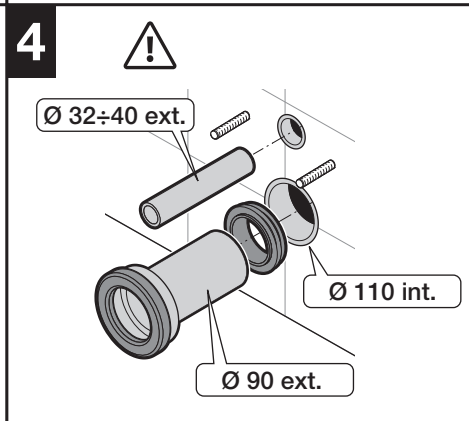

## HIDDEN FIXATION WC

**A**

**B**

	L [mm]	Ref.
<b>A</b>	208	AV0027200R
	178	AV0035800R
	143	AV0030800R

	L	Ref.
<b>B</b>	208	AV0034800R
	143	AV0034900R

# HIDDEN FIXATION BIDET

L [mm]	Ref.
208	AV0027200R
178	AV0035800R
143	AV0030800R

L	Ref.
208	AV0034800R
143	AV0034900R