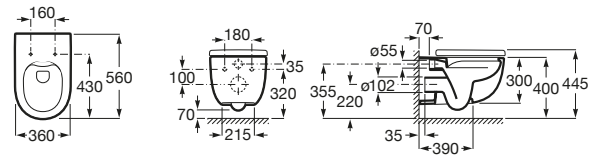

MERIDIAN-N

Vitreous china wall-hung Rimless WC with horizontal outlet (Hidden fixations)

DIMENSIONS

Length	360 mm
Width	560 mm
Height	400 mm

COLOURS AND FINISHES

TECHNICAL DRAWINGS

FEATURES

- Fixing kit: Included
- Flushing system: Washdown
- Installation type: Wall-hung
- Outlet type: Horizontal
- Roca Rimless®
- Shape: Round

## COMPATIBLE WITH

Soft-closing SUPRALIT®  
seat and cover for toilet

8012A2..B

SUPRALIT® seat and cover  
for toilet

8012A0..B

DUPLO WC with AG valve  
(110mm cistern) concealed  
cistern and frame for wall-  
hung WCs