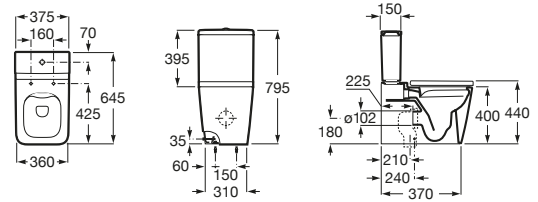

INSPIRA

SQUARE - Back to wall vitreous china close-coupled Rimless WC with dual outlet

DIMENSIONS

Length	375 mm
Width	645 mm
Height	794 mm

COLOURS AND FINISHES

TECHNICAL DRAWINGS

FEATURES

- Back-to-wall
- Elbow included
- Fixing kit: Included
- Flushing system: Washdown
- Installation type: Floor-standing
- Outlet type: Dual
- Rim type: Closed
- Roca Rimless®
- Shape: Square
- Weight (Kg): 37

COMPATIBLE WITH

Dual flush 4,5/3L WC
cistern with bottom inlet

341520..0

SQUARE - Soft-closing
SUPRALIT® toilet seat and
cover

801532..B

Inspira

Three shapes, multiple combinations, ample possibilities. This vitreous china and furniture collection, with 3 design lines - Round (round), Soft (with soft angles) and Square (square)-, which can be perfectly combined, will bring life to bathroom spaces in any style.