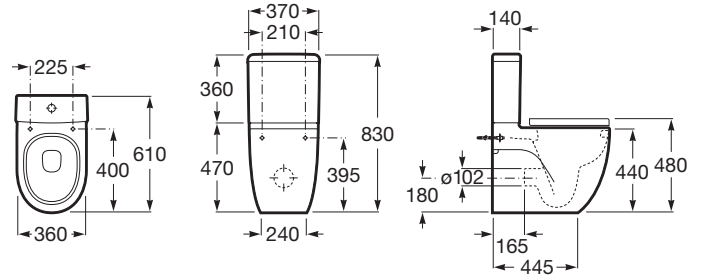

MERIDIAN-N

Comfort height back to wall vitreous china close-coupled WC with dual outlet

DIMENSIONS

Length	370 mm
Width	610 mm
Height	830 mm

COLOURS AND FINISHES

00 White

TECHNICAL DRAWINGS

FEATURES

- Back-to-wall
- Comfort height
- Elbow included
- Fixing kit: Included
- Flushing system: Washdown
- Installation type: Floor-standing
- Outlet type: Dual
- Rim type: Closed
- Shape: Round

Compact toilet