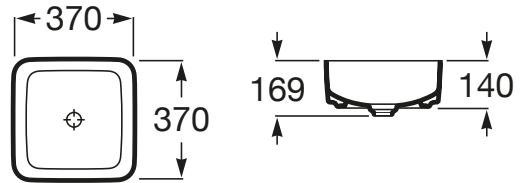

INSPIRA

SQUARE - Over countertop FINECERAMIC® basin

DIMENSIONS

Length	370 mm
Width	370 mm
Height	140 mm

COLOURS AND FINISHES

TECHNICAL DRAWINGS

FEATURES

- Basin capacity (l): 14.5
- Bowl position: Central
- Installation type: Bowl / On countertop
- Material: FINECERAMIC®
- Shape: Square
- Taphole configuration: No tapholes
- Trap: Not included
- Waste: Included
- Weight (Kg): 6.1
- Without overflow