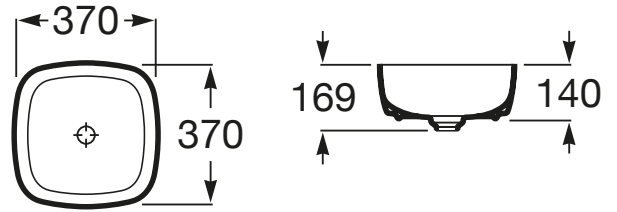

INSPIRA

SOFT - Over countertop FINECERAMIC® basin

DIMENSIONS

Length	370 mm
Width	370 mm
Height	140 mm

COLOURS AND FINISHES

00 White

TECHNICAL DRAWINGS

FEATURES

- Basin capacity (l): 12.3
- Bowl position: Central
- Installation type: Bowl / On countertop
- Material: FINECERAMIC®
- Shape: Corner
- Taphole configuration: No tapholes
- Trap: Not included
- Waste: Included
- Weight (Kg): 6.5
- Without overflow