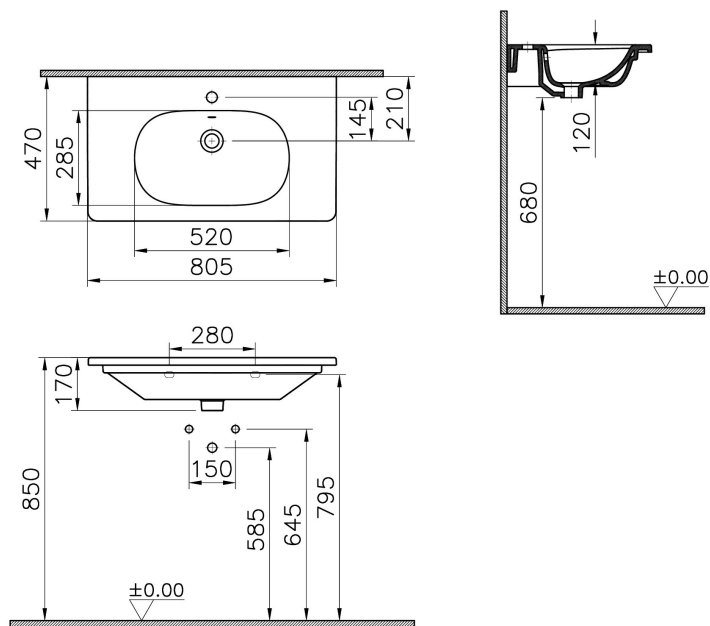

Name	Zentrum Vanity Basin
Collection	Zentrum
Colour	White
Tap Hole Options	Single Tap Hole
Overflow Hole	Yes

Product Code: 7793B003-0001

## Description

One tap hole, with overflow hole, compact, short-projection, 80 cm, white

VitrA reserves the right to make changes in products and technical details without prior notice.

All drawings contain the necessary measurements which are subject to standard tolerances. For exact measurements, in particular for customized installation scenarios, it can only be taken from the finished ceramic product.