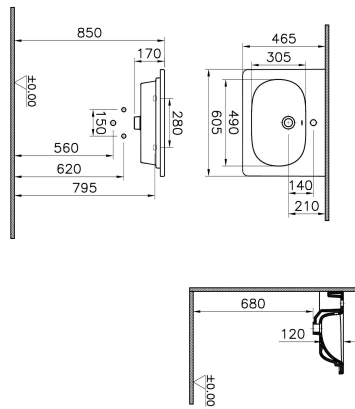

---

Name	Zentrum Vanity Basin
Collection	Zentrum
Tap Hole Options	Single Tap Hole
Overflow Hole	Yes
Colour	White

---

Product Code: 7791B003-0001

---

## Description

One tap hole, with overflow hole, 60 cm, white

---

---

VitrA reserves the right to make changes in products and technical details without prior notice.

All drawings contain the necessary measurements which are subject to standard tolerances. For exact measurements, in particular for customized installation scenarios, it can only be taken from the finished ceramic product.