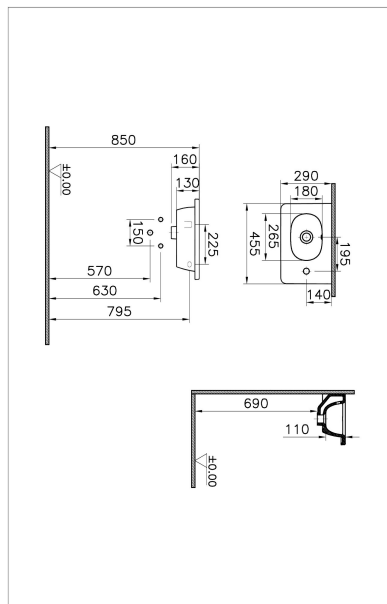

Name	Zentrum Vanity Basin
Collection	Zentrum
Overflow Hole	Yes
Tap Hole Options	Single Tap Hole
Colour	White

Product Code: 7789B003-0029

Description

One tap hole, with overflow hole, short-projection, 45 cm, white

VitrA reserves the right to make changes in products and technical details without prior notice.

All drawings contain the necessary measurements which are subject to standard tolerances. For exact measurements, in particular for customized installation scenarios, it can only be taken from the finished ceramic product.