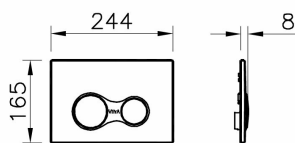

Name	Sirius Flush Plate
Collection	Sirius
Colour	Polished Chrome

Product Code: 740-0480

Description

Mechanical, Chrome

VitrA reserves the right to make changes in products and technical details without prior notice.

All drawings contain the necessary measurements which are subject to standard tolerances. For exact measurements, in particular for customized installation scenarios, it can only be taken from the finished ceramic product.