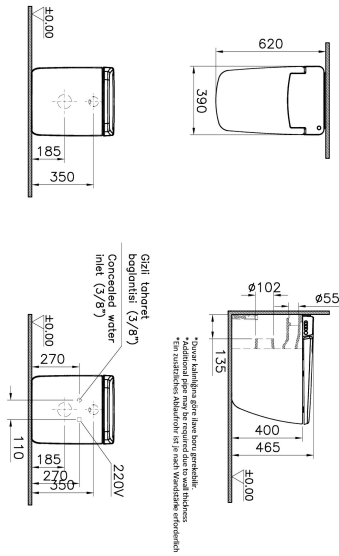

Name	V-Care Prime Floor-Standing WC
Collection	V-Care Prime
Colour	White
Designer	Arik Levy
Soft close	Soft Close

Product Code: 7232B403-6217

Description

Floor-Standing, White, 54 cm, Rim-ex

VitrA reserves the right to make changes in products and technical details without prior notice.

All drawings contain the necessary measurements which are subject to standard tolerances. For exact measurements, in particular for customized installation scenarios, it can only be taken from the finished ceramic product.