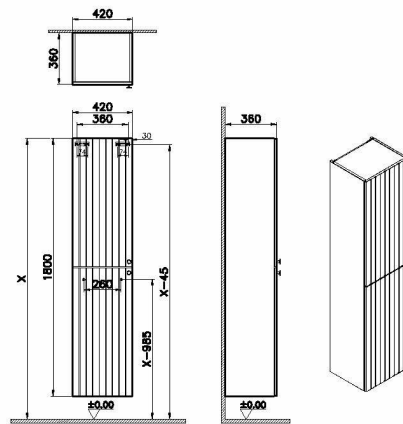

Name	Root Groove Tall Unit
Collection	Root Groove
Height	180
Depth	35 cm
Width	40 cm
Finish-Front	Thermoform
Finish-Body	MDF
Guarantee	2 Years
Door Hinge Position	Left
Grip	Black Button Handle
Colour	Matt Fjord Green
Designer	VitrA Design Team
Assembly	Wall-Hung

## Description

VitrA reserves the right to make changes in products and technical details without prior notice.

All drawings contain the necessary measurements which are subject to standard tolerances. For exact measurements, in particular for customized installation scenarios, it can only be taken from the finished ceramic product.