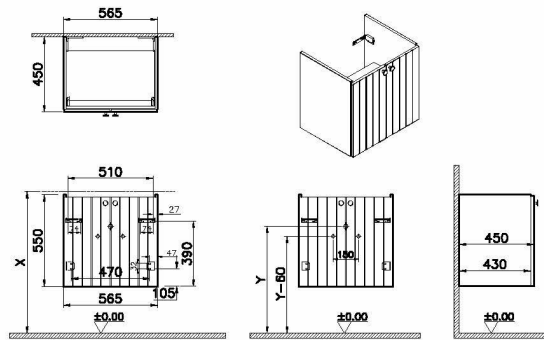

Name	Root Groove Washbasin Unit
Collection	Root Groove
Finish-Front	Thermoform
Grip	Black Button Handle
Washbasin Type	without washbasin
Depth	46 cm
Width	60 cm
Colour	Matt dark blue
Designer	VitrA Design Team
Finish-Body	MDF

Product Code: 69000

Description

60cm, Matt Dark Blue, with doors

VitrA reserves the right to make changes in products and technical details without prior notice.

All drawings contain the necessary measurements which are subject to standard tolerances. For exact measurements, in particular for customized installation scenarios, it can only be taken from the finished ceramic product.