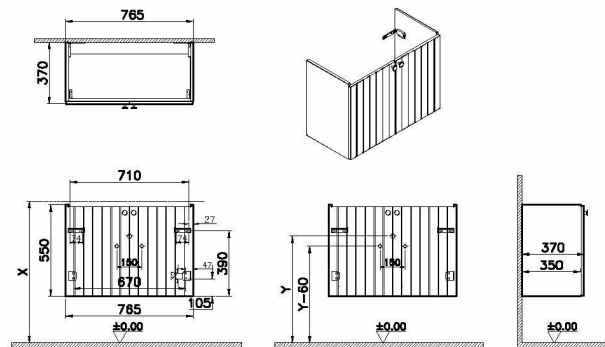

Name	Root Groove Washbasin Unit
Collection	Root Groove
Depth	38 cm
Width	80 cm
Finish-Front	Thermoform
Finish-Body	MDF
Washbasin Type	without washbasin
Grip	Black Button Handle
Designer	VitrA Design Team
Colour	Matt dark blue

Product Code: 68979

Description

80cm, compact, Matt Dark Blue, with doors

VitrA reserves the right to make changes in products and technical details without prior notice.

All drawings contain the necessary measurements which are subject to standard tolerances. For exact measurements, in particular for customized installation scenarios, it can only be taken from the finished ceramic product.