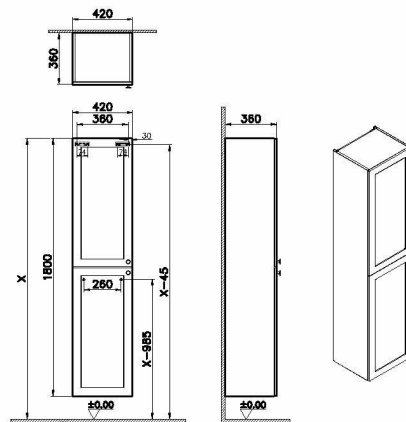

Name	Root Classic Tall Unit
Collection	Root Classic
Height	180
Depth	35 cm
Width	40 cm
Guarantee	2 Years
Door Hinge Position	Left
Grip	Black Button Handle
Finish-Front	Thermoform
Designer	VitrA Design Team
Assembly	Wall-Hung
Finish-Body	MDF
Colour	Matt Fjord Green

Product Code: 68513

Description

VitrA reserves the right to make changes in products and technical details without prior notice.

All drawings contain the necessary measurements which are subject to standard tolerances. For exact measurements, in particular for customized installation scenarios, it can only be taken from the finished ceramic product.