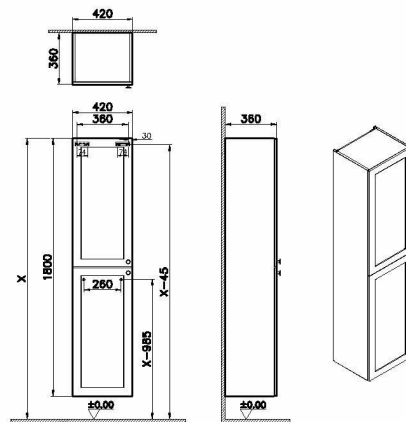

Name	Root Classic Tall Unit
Collection	Root Classic
Height	180
Width	40 cm
Depth	35 cm
Finish-Body	MDF
Finish-Front	Thermoform
Door Hinge Position	Left
Grip	Black Button Handle
Guarantee	2 Years
Colour	Matt Grey
Designer	VitrA Design Team
Assembly	Wall-Hung

Product Code: 68512

Description

VitrA reserves the right to make changes in products and technical details without prior notice.

All drawings contain the necessary measurements which are subject to standard tolerances. For exact measurements, in particular for customized installation scenarios, it can only be taken from the finished ceramic product.