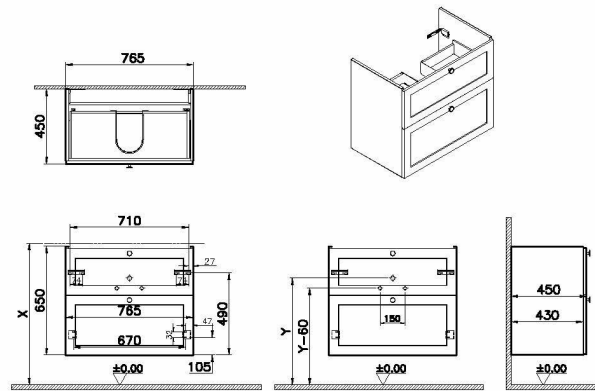

Name	Root Classic Washbasin Unit
Collection	Root Classic
Depth	46 cm
Width	80 cm
Finish-Front	Thermoform
Finish-Body	MDF
Colour	Matt dark blue
Designer	VitrA Design Team
Grip	Black Button Handle
Washbasin Type	without washbasin

Product Code: 68480

Description

80cm, Matt Dark Blue, with two drawers

VitrA reserves the right to make changes in products and technical details without prior notice.

All drawings contain the necessary measurements which are subject to standard tolerances. For exact measurements, in particular for customized installation scenarios, it can only be taken from the finished ceramic product.