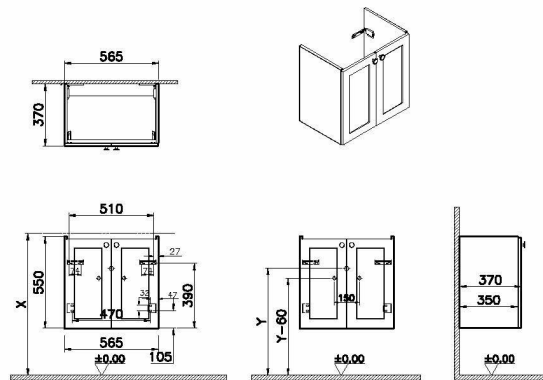

Name	Root Classic Washbasin Unit
Collection	Root Classic
Finish-Front	Thermoform
Depth	38 cm
Width	60 cm
Designer	VitrA Design Team
Colour	Matt dark blue
Finish-Body	MDF
Grip	Black Button Handle
Washbasin Type	without washbasin

Product Code: 68396

Description

60cm, compact, Matt Dark Blue, with doors

VitrA reserves the right to make changes in products and technical details without prior notice.

All drawings contain the necessary measurements which are subject to standard tolerances. For exact measurements, in particular for customized installation scenarios, it can only be taken from the finished ceramic product.