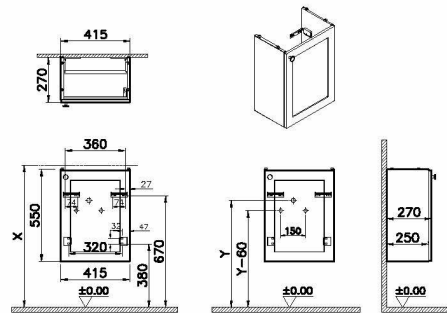

Name	Root Classic Washbasin Unit
Collection	Root Classic
Height	55
Depth	28 cm
Width	45 cm
Finish-Front	Thermoform
Finish-Body	MDF
Colour	Matt Grey
Designer	VitrA Design Team
Grip	Black Button Handle
Washbasin Type	without washbasin

Product Code: 68386

Description

45cm, compact, Matt Grey, with door, right hand hinged

VitrA reserves the right to make changes in products and technical details without prior notice.

All drawings contain the necessary measurements which are subject to standard tolerances. For exact measurements, in particular for customized installation scenarios, it can only be taken from the finished ceramic product.