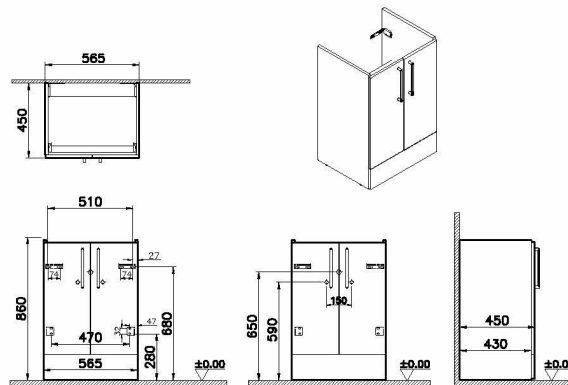

Name	Root Flat Washbasin Unit
Collection	Root Flat
Depth	46 cm
Width	60 cm
Finish-Front	PET
Grip	Chrome Bar Handle
Washbasin Type	without washbasin
Designer	VitrA Design Team
Finish-Body	MDF
Colour	Matt rock grey

## Description

60cm, Matt Rock Grey, with doors ,floor-standing

VitrA reserves the right to make changes in products and technical details without prior notice.

All drawings contain the necessary measurements which are subject to standard tolerances. For exact measurements, in particular for customized installation scenarios, it can only be taken from the finished ceramic product.